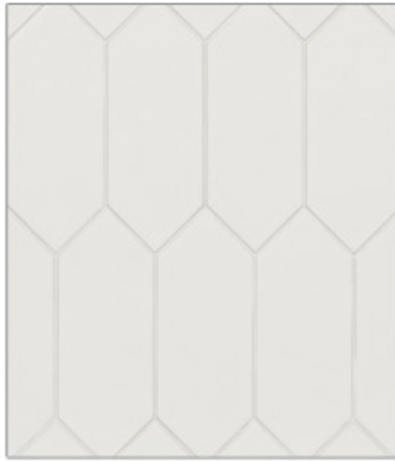

The masters of watercolor—Albrecht Durer, Georgia O'Keefe, John Singer Sargent, William Turner, and James Whistler—created nuanced paintings rich with emotion. The [Watercolors](#) ceramic collection by Lunada Bay Tile pays homage to these famous artists through varied hues. Like miniature works of art, the tiles express a handcrafted, artisanal aesthetic through carefully curated color, from delicate to vibrant. Designed for creative placement in a variety of spaces, the series is available in three formats: Picket, Post and a coordinating Liner.

PATTERNS

Picket
(3 1/2 x 9 1/2)

Post
(3 1/2 x 9 1/2)

Liner
(3/4 x 9 1/2)

COLORS

The collection is available in five painterly [hues](#).

Whistler

Durer

Turner

O'Keefe

Sargent

CONCEPT BOARDS

Our 12 x 19 [Concept Boards](#) showcase a sample installation of each pattern.

MARKETING TOOLS

The Watercolors collection is represented in all marketing [tools](#), which include Brochures, Library Boards, Sample Boards and loose pieces.