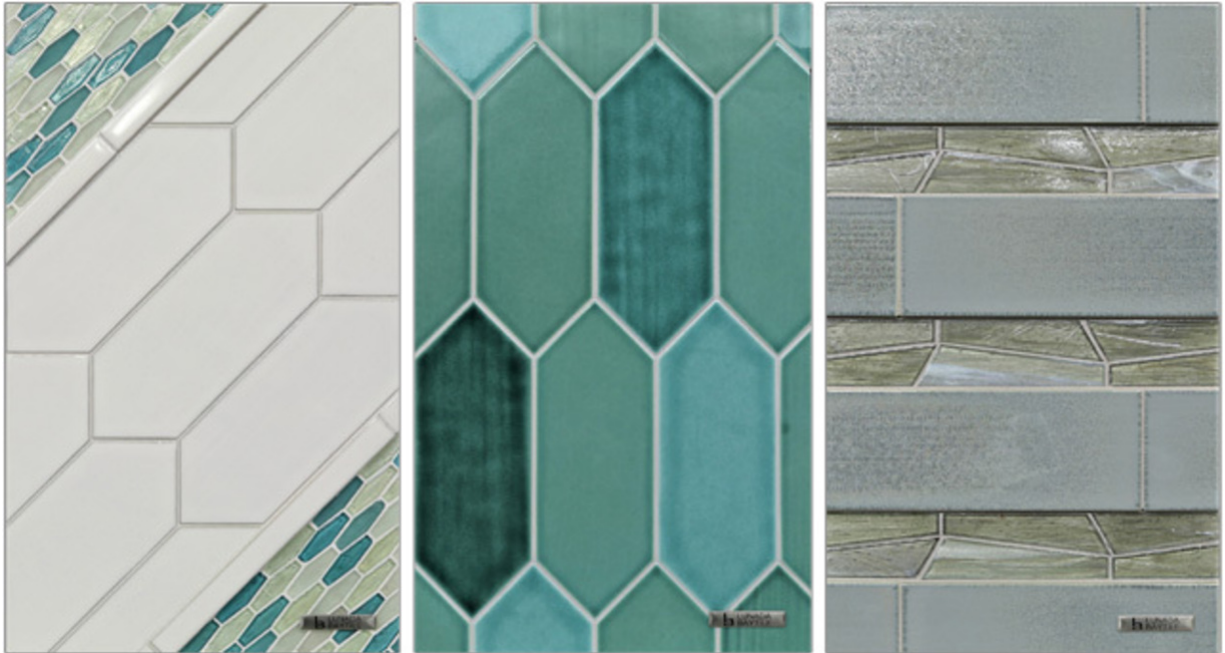

The masters of watercolor—Albrecht Durer, Georgia O'Keefe, John Singer Sargent, William Turner, and James Whistler—created nuanced paintings rich with emotion. The [Watercolors](#) ceramic collection by Lunada Bay Tile pays homage to these famous artists through varied hues. Like miniature works of art, the tiles express a handcrafted, artisanal aesthetic through carefully curated color, from delicate to vibrant. Designed for creative placement in a variety of spaces, the series is available in three formats: Picket, Post and a coordinating Liner.

PATTERNS

Picket
(3 1/2 x 9 1/2)

Post
(3 1/2 x 9 1/2)

Liner
(3/4 x 9 1/2)

COLORS

The collection is available in five painterly [hues](#).

Whistler

Durer

Turner

O'Keefe

Sargent

CONCEPT BOARDS

Our 12 x 19 [Concept Boards](#) showcase a sample installation of each pattern.

MARKETING TOOLS

The Watercolors collection is represented in all marketing [tools](#), which include Brochures, Library Boards, Sample Boards and loose pieces.