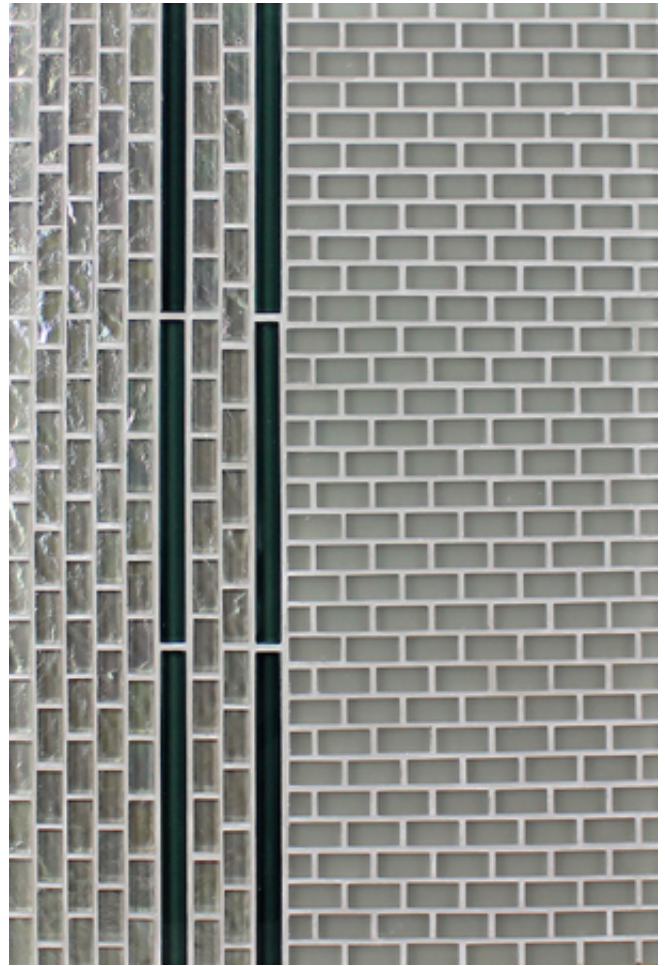

#170: Tomei Mini Brick Ascot Pearl, Tomei Mini
Brick Ascot Mink Silk & Tomei Flat Bar Woodland
Green Natural