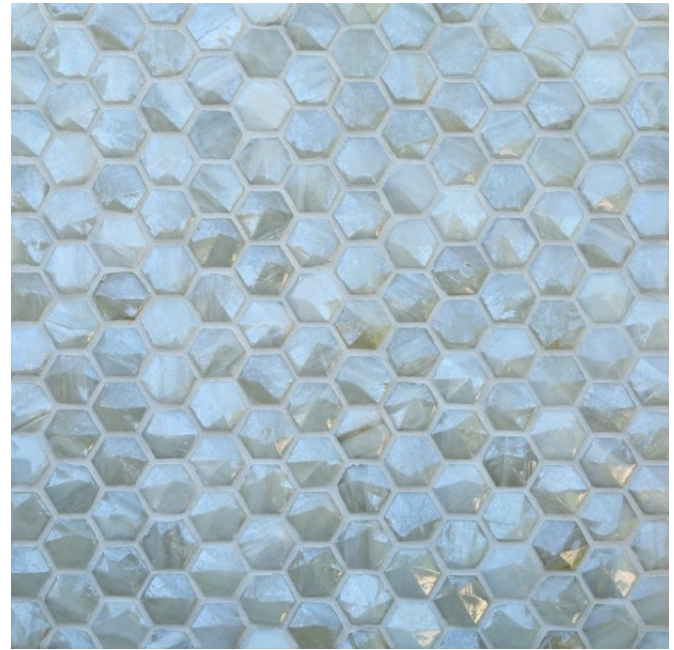

Lunada Bay Tile takes inspiration from the ancient Japanese art of paper folding with the introduction of **Origami Mosaic** glass tile. Delicate angles and subtle geometry emulate the techniques and visuals seen in the iconic art form and recreate them in three-dimensional glass mosaics. Available in four mosaic patterns: Nami, Sway, Vesper and Vesper Twist.

PATTERNS

Nami 1 x 1

Nami, which means "wave" in Japanese, is a three-dimensional square mosaic.

Sway 1" Hex

Sway is a three-dimensional hexagonal mosaic.

Vesper (3/8 x 2)

Vesper is a three-dimensional martini-shaped mosaic in a pearl finish.

Vesper Twist (3/8 x 2)

Vesper Twist blends three-dimensional martini-shaped mosaics in a pearl finish and Agate Martini in a silk finish.

CONCEPT BOARDS

Our 12 x 19 [Concept Boards](#) showcase some of the ways Origami Mosaic can be coordinated with our other tile collections.

SWATCH CARDS

Our [Swatch Cards](#) are a great way to sample architects, designers and consumers who want individual pieces close at hand. The front of each card features the product and the back lists the various formats available. Swatch cards are available individually and in sets, along with an available compact