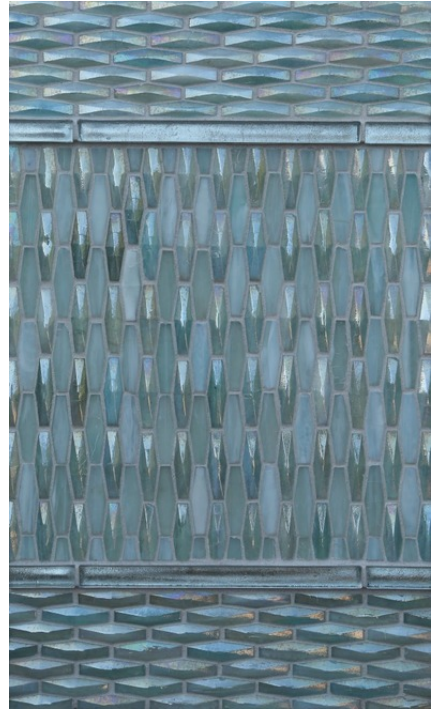

Lunada Bay Tile takes inspiration from the ancient Japanese art of paper folding with the introduction of **Origami Mosaic** glass tile. Delicate angles and subtle geometry emulate the techniques and visuals seen in the iconic art form and recreate them in three-dimensional glass mosaics. Available in four mosaic patterns: Nami, Sway, Vesper and Vesper Twist.

PATTERNS

Nami 1 x 1

Nami, which means "wave" in Japanese, is a three-dimensional square mosaic.

Sway 1" Hex

Sway is a three-dimensional hexagonal mosaic.

Vesper (3/8 x 2)

Vesper is a three-dimensional martini-shaped mosaic in a pearl finish.

Vesper Twist (3/8 x 2)

Vesper Twist blends three-dimensional martini-shaped mosaics in a pearl finish and Agate Martini in a silk finish.

CONCEPT BOARDS

Our 12 x 19 [Concept Boards](#) showcase some of the ways Origami Mosaic can be coordinated with our other tile collections.

#205 Origami Mosaic Nami
Ippei Pearl; Shinju Smooth
Olympia

#211 Shinju Smooth
Kumamoto; Agate 1/2 x 4
Bari Silk; Origami Mosaic
Sway Bari Pearl; Shinju Liner
Kumamoto

#212 Origami Mosaic
Vesper Cetara Pearl;
Origami Mosaic Vesper
Twist Cetara Pearl/Silk; Old
Fashioned Glow Flat Bar
Cayman