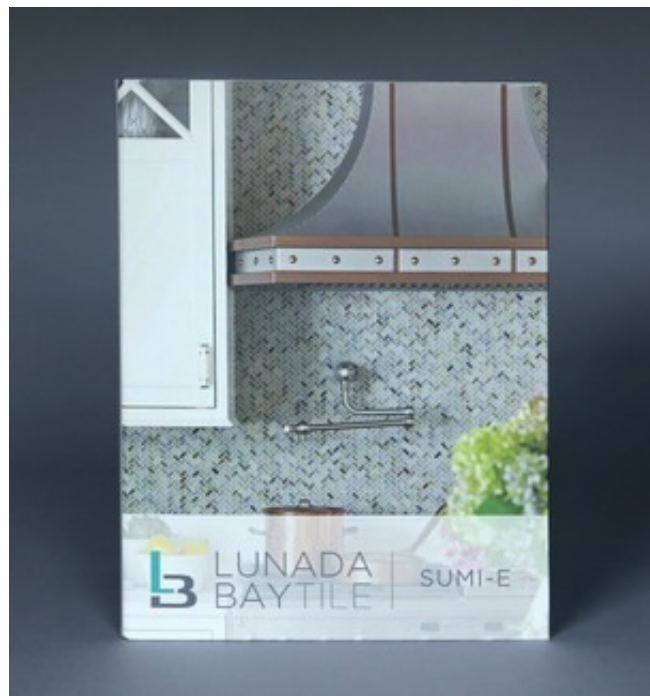

Sumi-e Architectural Binder