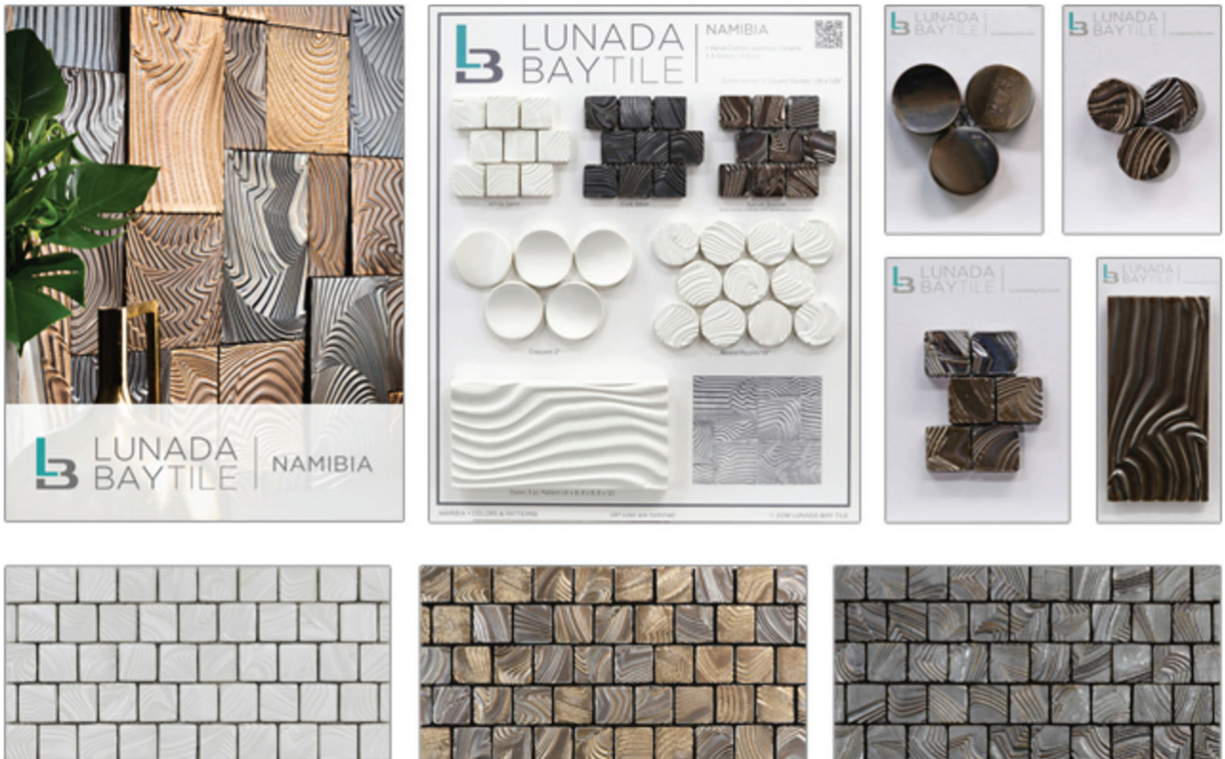

[Subscribe](#) to our email list