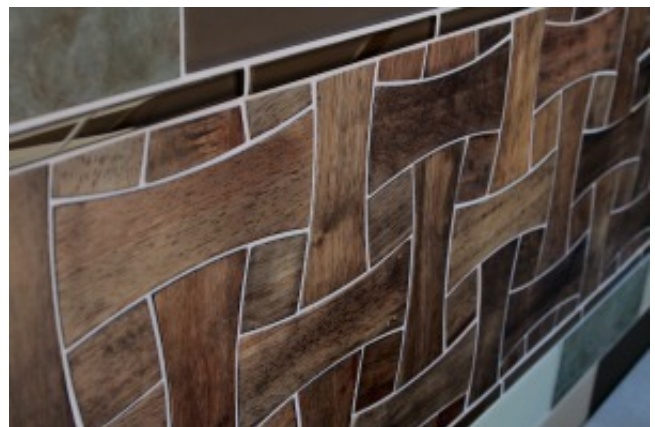

Mu Wine Cellar in Chocolate Oak paired with Tomei Flat Bar in Cocoa Natural; Tomei 3x6 in Basket Natural, Cocoa Silk and Cotton Natural; and 3x6 Honed Slate in Earth.

Mu Wine Cellar

Toast the newest shape in our Mu collection, Wine Cellar, which brings warmth and richness to a variety of interior spaces through the beauty of natural wood.

Not just for oenophiles, Mu Wine Cellar accentuates the mood and occasion like your favorite vintage wine. Designed to highlight the natural grain and color of the wood. the tiles are hand shaped by

[Subscribe](#) to our email list

our colors:

Chocolate Oak, Honey Pine, Mahogany and Natural Oak.

Mu Wine Cellar, like most solid wood products, can be used on floors, walls and backsplashes, but they are not recommended for wet areas where there is a constant exposure to water. The tiles can be sanded and refinished years after installation as needed to ensure that the classic style stays beautiful for generations. Visit our wood [Installation Guide](#) for more information.

Sample Board

An 9.5 x 9.5 sample board is available for each of the four Mu Wine Cellar colors. Shown here in Chocolate Oak.

Like what you see?

Contact the sales team for samples & pricing

[Join us on Facebook](#)