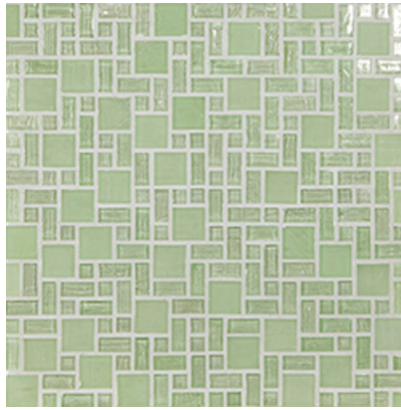

The contemporary, interlocking pattern of **Mizumi Gendai** is a sophisticated union of varying sizes and finishes in a shimmering palette of 18 thoughtfully curated hues. The Gendai pattern is composed of $\frac{1}{2} \times \frac{1}{2}$, $\frac{1}{2} \times 1$ and 1×1 glass tiles with straight edges that present a clean and crisp installation. Each piece of glass is hand-poured and designed with slight color variations for a distinctive appearance.

COLORS

Cloud

Bright White

Warm Sand

Sunset

Shell

Vintage Green

[Subscribe](#) to our email list

Taupe

Pine

Apricot

Sea Blue

Tea Leaf

Conifer

Baby Blue

French Blue

Kentucky Blue

[Subscribe](#) to our email list

English Blue

Murano Blue

Night Sky

CONCEPT BOARDS

Our 12 x 19 [Concept Boards](#) showcase some of the ways Mizumi Gendai can be coordinated with our other tile collections.