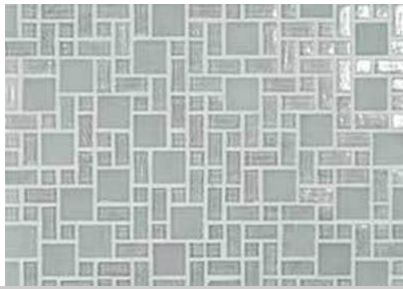

The contemporary, interlocking pattern of **Mizumi Gendai** is a sophisticated union of varying sizes and finishes in a shimmering palette of 18 thoughtfully curated hues. The Gendai pattern is composed of $\frac{1}{2} \times \frac{1}{2}$, $\frac{1}{2} \times 1$ and 1×1 glass tiles with straight edges that present a clean and crisp installation. Each piece of glass is hand-poured and designed with slight color variations for a distinctive appearance.

COLORS

Cloud

Bright White

Warm Sand

Sunset

Shell

Vintage Green

[Subscribe](#) to our email list

Taupe

Pine

Apricot

Sea Blue

Tea Leaf

Conifer

Baby Blue

French Blue

Kentucky Blue

[Subscribe](#) to our email list

English Blue

Murano Blue

Night Sky

CONCEPT BOARDS

Our 12 x 19 [Concept Boards](#) showcase some of the ways Mizumi Gendai can be coordinated with our other tile collections.