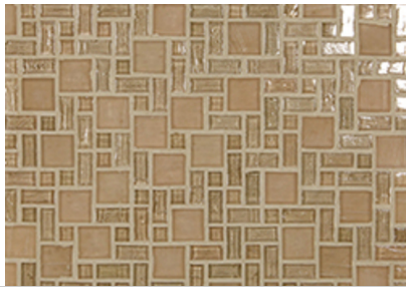

The contemporary, interlocking pattern of **Mizumi Gendai** is a sophisticated union of varying sizes and finishes in a shimmering palette of 18 thoughtfully curated hues. The Gendai pattern is composed of $\frac{1}{2} \times \frac{1}{2}$, $\frac{1}{2} \times 1$ and 1×1 glass tiles with straight edges that present a clean and crisp installation. Each piece of glass is hand-poured and designed with slight color variations for a distinctive appearance.

COLORS

Cloud

Bright White

Warm Sand

Sunset

Shell

Vintage Green

[Subscribe](#) to our email list

Taupe

Pine

Apricot

Sea Blue

Tea Leaf

Conifer

Baby Blue

French Blue