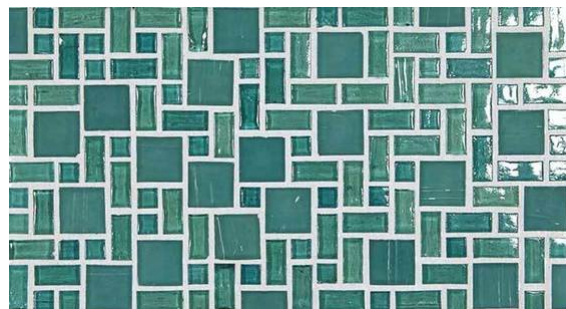

The contemporary, interlocking pattern of **Mizumi Gendai** is a sophisticated union of varying sizes and finishes in a shimmering palette of 18 thoughtfully curated hues. The Gendai pattern is composed of $\frac{1}{2} \times \frac{1}{2}$, $\frac{1}{2} \times 1$ and 1×1 glass tiles with straight edges that present a clean and crisp installation. Each piece of glass is hand-poured and designed with slight color variations for a distinctive appearance.

#213 Mizumi Gendai
Midnight Black;
Shinju 2 x 10 Smooth
Olympia; Agate 1 x
2 Abruzzo Pearl

#214 Mizumi
Gendai Vintage
Green;
Monochromatic
Flat Bar Silver Silk;
Mizumi 1 x 4
Vintage Green

#215 Mizumi Gendai
Baby Blue; Tomei 3 x
6 Wedgewood Blue
Natural; Agate 1/2 x
4 Rimini Pearl

#216 Mizumi Gendai
Shell;
Monochromatic Flat
Bar Latte Silk; Shibui
1 x 4 Buff Silk; Shinju
4 x 4 Tide Kushi

[Subscribe](#) to our email list

LIBRARY BOARDS

Mizumi Gendai Library Boards measure 16 x 19 and fit the Lunada Bay Tile rack display system.

[Subscribe](#) to our email list

6 x 12 grouted Sample Boards give customers a preview of the finished installation.

SWATCH CARDS

Our [Swatch Cards](#) are a great way to sample architects, designers and consumers who want individual pieces close at hand. The front of each card features the product and the back lists the various formats available. Swatch cards are available individually and in sets, along with an available compact Swatch Box.