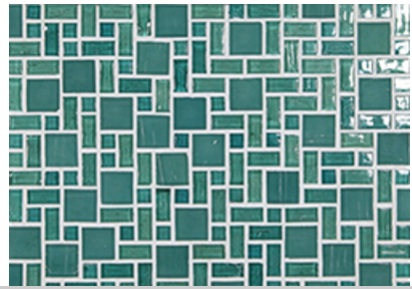

The contemporary, interlocking pattern of **Mizumi Gendai** is a sophisticated union of varying sizes and finishes in a shimmering palette of 18 thoughtfully curated hues. The Gendai pattern is composed of $\frac{1}{2} \times \frac{1}{2}$, $\frac{1}{2} \times 1$ and 1×1 glass tiles with straight edges that present a clean and crisp installation. Each piece of glass is hand-poured and designed with slight color variations for a distinctive appearance.

COLORS

Cloud

Bright White

Warm Sand

Sunset

Shell

Vintage Green

[Subscribe](#) to our email list

Taupe

Pine

Apricot

Sea Blue

Tea Leaf

Conifer

Baby Blue

French Blue

Kentucky Blue

[Subscribe](#) to our email list

English Blue

Murano Blue

Night Sky

CONCEPT BOARDS

Our 12 x 19 [Concept Boards](#) showcase some of the ways Mizumi Gendai can be coordinated with our other tile collections.