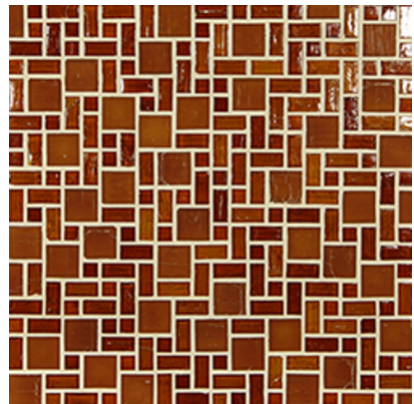

The contemporary, interlocking pattern of **Mizumi Gendai** is a sophisticated union of varying sizes and finishes in a shimmering palette of 18 thoughtfully curated hues. The Gendai pattern is composed of $\frac{1}{2} \times \frac{1}{2}$, $\frac{1}{2} \times 1$ and 1×1 glass tiles with straight edges that present a clean and crisp installation. Each piece of glass is hand-poured and designed with slight color variations for a distinctive appearance.

COLORS

Cloud

Bright White

Warm Sand

Sunset

Shell

Vintage Green

[Subscribe](#) to our email list

Taupe

Pine

Apricot

Sea Blue

Tea Leaf

Conifer

Baby Blue

French Blue