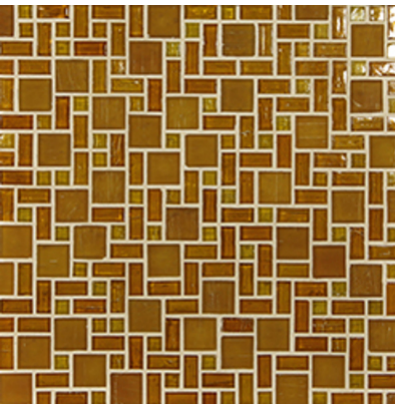

The contemporary, interlocking pattern of **Mizumi Gendai** is a sophisticated union of varying sizes and finishes in a shimmering palette of 18 thoughtfully curated hues. The Gendai pattern is composed of $\frac{1}{2} \times \frac{1}{2}$, $\frac{1}{2} \times 1$ and 1×1 glass tiles with straight edges that present a clean and crisp installation. Each piece of glass is hand-poured and designed with slight color variations for a distinctive appearance.

COLORS

Cloud

Bright White

Warm Sand

Sunset

Shell

Vintage Green

[Subscribe](#) to our email list

Taupe

Pine

Apricot

Sea Blue

Tea Leaf

Conifer

Baby Blue

French Blue