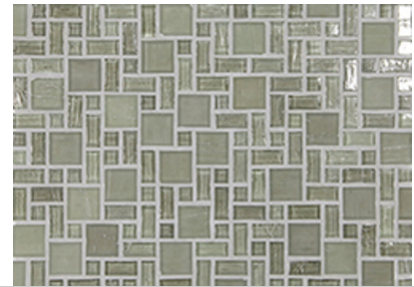

The contemporary, interlocking pattern of **Mizumi Gendai** is a sophisticated union of varying sizes and finishes in a shimmering palette of 18 thoughtfully curated hues. The Gendai pattern is composed of $\frac{1}{2} \times \frac{1}{2}$, $\frac{1}{2} \times 1$ and 1×1 glass tiles with straight edges that present a clean and crisp installation. Each piece of glass is hand-poured and designed with slight color variations for a distinctive appearance.

COLORS

Cloud

Bright White

Warm Sand

Sunset

Shell

Vintage Green

[Subscribe](#) to our email list

Taupe

Pine

Apricot

Sea Blue

Tea Leaf

Conifer

Baby Blue

French Blue