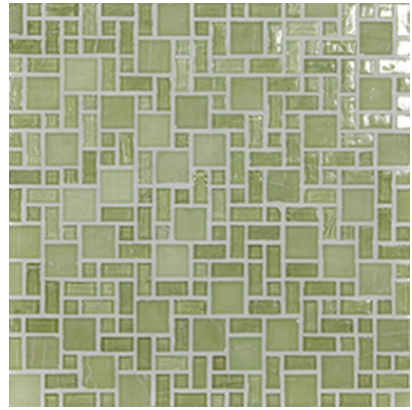

The contemporary, interlocking pattern of **Mizumi Gendai** is a sophisticated union of varying sizes and finishes in a shimmering palette of 18 thoughtfully curated hues. The Gendai pattern is composed of $\frac{1}{2} \times \frac{1}{2}$, $\frac{1}{2} \times 1$ and 1×1 glass tiles with straight edges that present a clean and crisp installation. Each piece of glass is hand-poured and designed with slight color variations for a distinctive appearance.

COLORS

Cloud

Bright White

Warm Sand

Sunset

Shell

Vintage Green

[Subscribe](#) to our email list

Taupe

Pine

Apricot

Sea Blue

Tea Leaf

Conifer

Baby Blue

French Blue

Kentucky Blue

[Subscribe](#) to our email list

English Blue

Murano Blue

Night Sky

CONCEPT BOARDS

Our 12 x 19 [Concept Boards](#) showcase some of the ways Mizumi Gendai can be coordinated with our other tile collections.