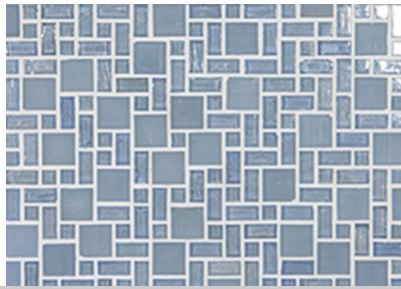

The contemporary, interlocking pattern of **Mizumi Gendai** is a sophisticated union of varying sizes and finishes in a shimmering palette of 18 thoughtfully curated hues. The Gendai pattern is composed of $\frac{1}{2} \times \frac{1}{2}$, $\frac{1}{2} \times 1$ and 1×1 glass tiles with straight edges that present a clean and crisp installation. Each piece of glass is hand-poured and designed with slight color variations for a distinctive appearance.

COLORS

Cloud

Bright White

Warm Sand

Sunset

Shell

Vintage Green

[Subscribe](#) to our email list

Taupe

Pine

Apricot

Sea Blue

Tea Leaf

Conifer

Baby Blue

French Blue

Kentucky Blue

[Subscribe](#) to our email list

English Blue

Murano Blue

Night Sky

CONCEPT BOARDS

Our 12 x 19 [Concept Boards](#) showcase some of the ways Mizumi Gendai can be coordinated with our other tile collections.