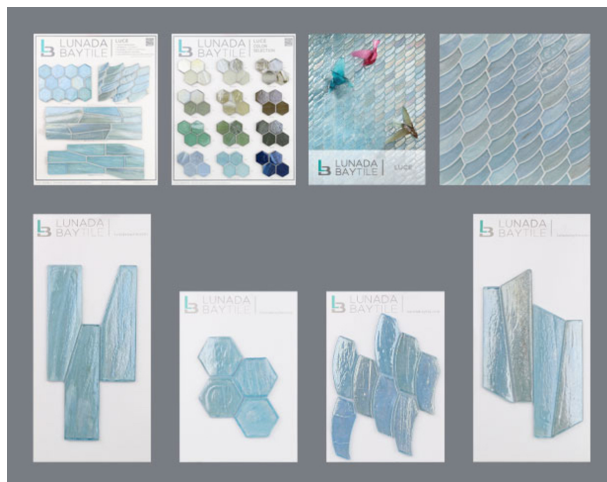

PATTERNS

Luce breaks barriers in glass mosaic design with four distinctive **patterns**: Feather, 2-inch Hex, Fin and Clipper.

COLORS

The 12 subtle pastel **hues** in Pearl and Silk finishes coordinate with today's movement in color.

CONCEPT BOARDS

Our 12 x 19 Concept Boards showcase some of the ways Luce can be coordinated with our other tile collections.

#225 Luce Feather
Bamboo Garden Pearl;
Shinju Smooth
Kumamoto; Flat Bar Silver
Silk

#226 Luce 2-inch Hex
Sugar Cake Pearl; Shinju
Liner Pacific; Shinju Crest
Pacific

#227 Clipper and Fin
Mettle Pearl; Shinju
Smooth and Liner
Moonstone

MARKETING TOOLS

Luce is represented in all marketing tools, which include Library Boards, Brochures, Sample Boards and Swatch Cards.