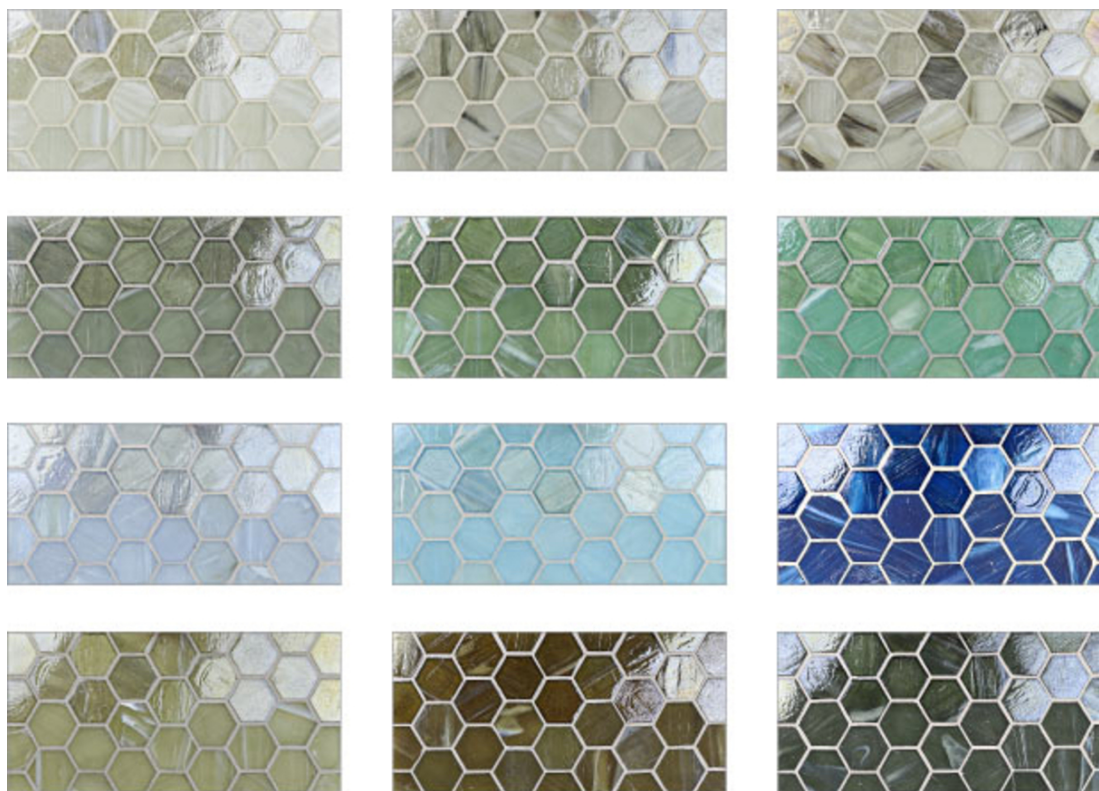

Just as the sun glitters across moving water, light glimmers over softly textured glass. Luce, a collection of contemporary hand crafted glass mosaics, uses reflection and refraction of light to create shifts in color and illumination. As light bounces off the tile surface, these semi-opaque mosaics absorb and reflect nuances of the colors around them.

PATTERNS

Luce breaks barriers in glass mosaic design with four distinctive **patterns**: Feather, 2-inch Hex, Fin and Clipper.

COLORS

The 12 subtle pastel **hues** in Pearl and Silk finishes coordinate with today's movement in color.

CONCEPT BOARDS

Our 12 x 19 Concept Boards showcase some of the ways Luce can be coordinated with our other tile collections.

#225 Luce Feather
Bamboo Garden Pearl;
Shinju Smooth
Kumamoto; Flat Bar Silver
Silk

#226 Luce 2-inch Hex
Sugar Cake Pearl; Shinju
Liner Pacific; Shinju Crest
Pacific

#227 Clipper and Fin
Mettle Pearl; Shinju
Smooth and Liner
Moonstone

MARKETING TOOLS

Luce is represented in all marketing tools, which include Library Boards, Brochures, Sample Boards and Swatch Cards.