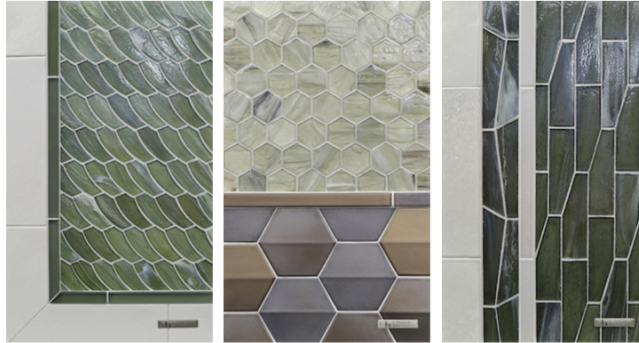

Just as the sun glitters across moving water, light glimmers over softly textured glass. Luce, a collection of contemporary hand crafted glass mosaics, uses reflection and refraction of light to create shifts in color and illumination. As light bounces off the tile surface, these semi-opaque mosaics absorb and reflect nuances of the colors around them.

PATTERNS

Luce breaks barriers in glass mosaic design with four distinctive **patterns**: Feather, 2-inch Hex, Fin and Clipper.

COLORS

The 12 subtle pastel **hues** in Pearl and Silk finishes coordinate with today's movement in color.

CONCEPT BOARDS

Our 12 x 19 Concept Boards showcase some of the ways Luce can be coordinated with our other tile collections.

#225 Luce Feather
Bamboo Garden Pearl;
Shinju Smooth
Kumamoto; Flat Bar Silver
Silk

#226 Luce 2-inch Hex
Sugar Cake Pearl; Shinju
Liner Pacific; Shinju Crest
Pacific

#227 Clipper and Fin
Mettle Pearl; Shinju
Smooth and Liner
Moonstone

MARKETING TOOLS

Luce is represented in all marketing tools, which include Library Boards, Brochures, Sample Boards and Swatch Cards.