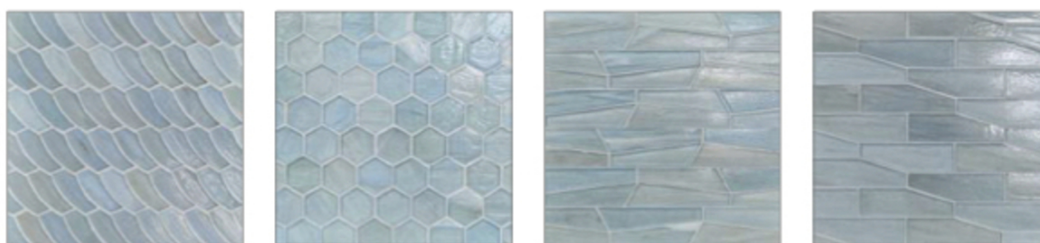

Just as the sun glitters across moving water, light glimmers over softly textured glass. Luce, a collection of contemporary hand crafted glass mosaics, uses reflection and refraction of light to create shifts in color and illumination. As light bounces off the tile surface, these semi-opaque mosaics absorb and reflect nuances of the colors around them.

PATTERNS

Luce breaks barriers in glass mosaic design with four distinctive **patterns**: Feather, 2-inch Hex, Fin and Clipper.

COLORS

The 12 subtle pastel **hues** in Pearl and Silk finishes coordinate with today's movement in color.

CONCEPT BOARDS

Our 12 x 19 Concept Boards showcase some of the ways Luce can be coordinated with our other tile collections.

#225 Luce Feather
Bamboo Garden Pearl;
Shinju Smooth
Kumamoto; Flat Bar Silver
Silk