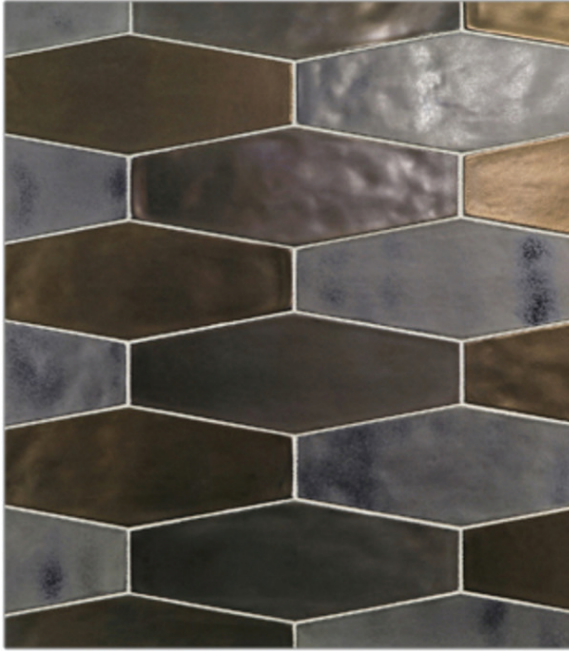


New Shinju Patterns, Graphite Collection, and Shinju Mirai Patterns

Pencil drawings are one of the oldest forms of self-expression. A versatile medium, artists throughout the centuries have used charcoal to sketch the outlines of frescos, while others used the medium to create illustrated masterpieces. Lunada Bay Tile takes inspiration from this art form for its latest ceramic collection, **Graphite**. The subtly textured tile has the appearance of soft pencil or charcoal, evoking emotion and drama through its black iron shading.

GRAPHITE COLORS & PATTERNS

2 ½ x 9 ½
Black Iron

3 ½ x 9 ½
Black Iron

4" Hex
Black Iron

NEW SHINJU PATTERNS

Two new patterns join the [Shinju](#) collection. Silhouette Mosaic (1 1/4 x 1 1/4) present playful shapes in handmade tiles, and Cambric Hex is a 2" hexagon that emulates the texture of the ocean floor.

Silhouette Mosaic

(1 ¼ x 1 ¼)

Not available in the color Olympia.

Cambric Hex

(2" Hex)

NEW SHINJU MIRAI PATTERNS

We've added new patterns to **Shinju Mirai** : Elon Hex Smooth and Elon Hex Reef, which are six-sided polygons in a mixture of smooth and textured surfaces; and Pianola, rectangles reminiscent of musical patterns of a timeless melody.

Elon Hex Smooth
(3 ½ x 9 ½)

Elon Hex Reef
(3 ½ x 9 ½)
Equal blend of smooth and textured surfaces.

Pianola
(3 ½ x 9 ½)

CONCEPT BOARDS

GRAPHITE

SHINJU MIRAI

SHINJU

MARKETING TOOLS