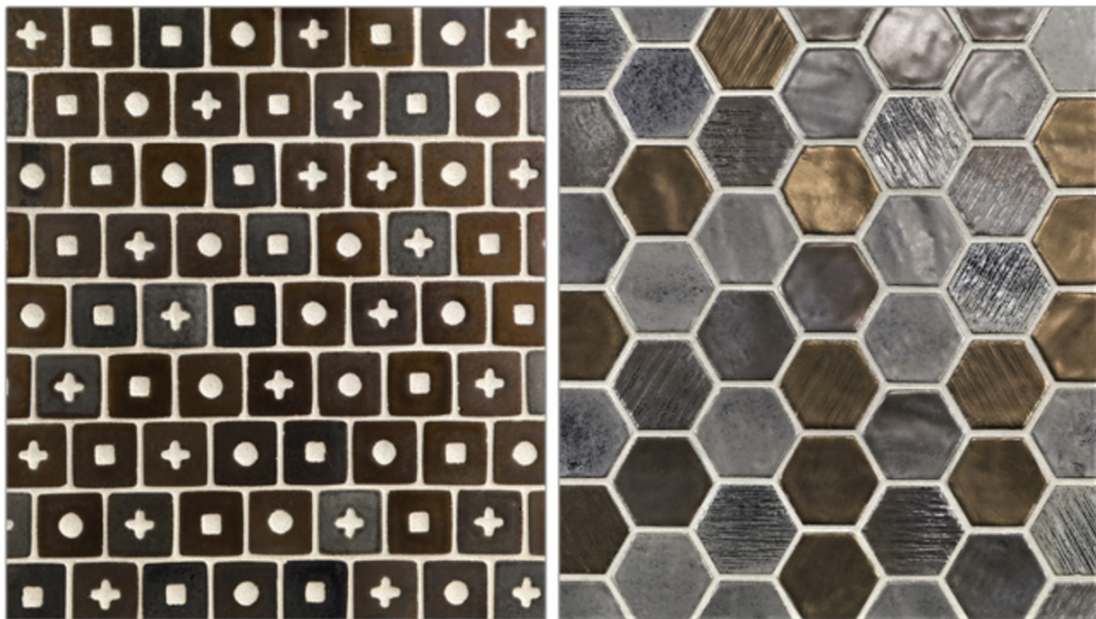


New Shinju Patterns, Graphite Collection, and Shinju Mirai Patterns

Pencil drawings are one of the oldest forms of self-expression. A versatile medium, artists throughout the centuries have used charcoal to sketch the outlines of frescos, while others used the medium to create illustrated masterpieces. Lunada Bay Tile takes inspiration from this art form for its latest ceramic collection, **Graphite**. The subtly textured tile has the appearance of soft pencil or charcoal, evoking emotion and drama through its black iron shading.

GRAPHITE COLORS & PATTERNS

2 ½ x 9 ½
Black Iron

3 ½ x 9 ½
Black Iron

4" Hex
Black Iron

NEW SHINJU PATTERNS

Two new patterns join the [Shinju](#) collection. Silhouette Mosaic (1 1/4 x 1 1/4) present playful shapes in handmade tiles, and Cambric Hex is a 2" hexagon that emulates the texture of the ocean floor.

Silhouette Mosaic

(1 ¼ x 1 ¼)

Not available in the color Olympia.

Cambric Hex

(2" Hex)

NEW SHINJU MIRAI PATTERNS

We've added new patterns to **Shinju Mirai** : Elon Hex Smooth and Elon Hex Reef, which are six-sided polygons in a mixture of smooth and textured surfaces; and Pianola, rectangles reminiscent of musical patterns of a timeless melody.

Elon Hex Smooth
(3 ½ x 9 ½)

Elon Hex Reef
(3 ½ x 9 ½)
Equal blend of smooth and textured surfaces.

Pianola
(3 ½ x 9 ½)

CONCEPT BOARDS

GRAPHITE

SHINJU MIRAI

SHINJU

MARKETING TOOLS