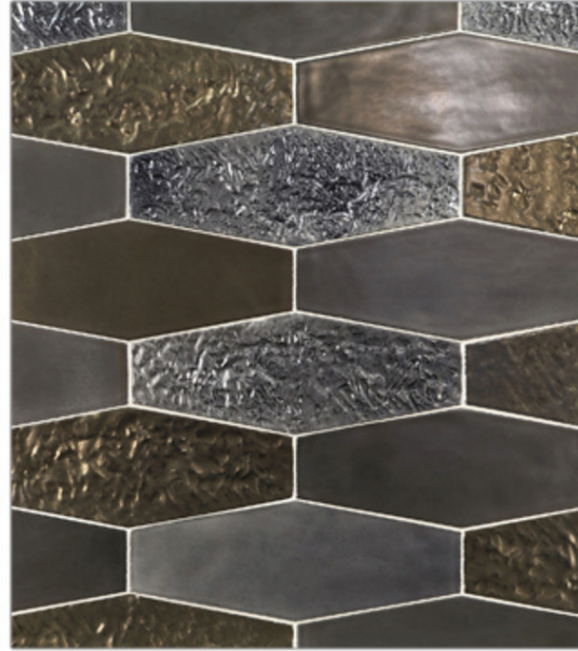


New Shinju Patterns, Graphite Collection, and Shinju Mirai Patterns

Pencil drawings are one of the oldest forms of self-expression. A versatile medium, artists throughout the centuries have used charcoal to sketch the outlines of frescos, while others used the medium to create illustrated masterpieces. Lunada Bay Tile takes inspiration from this art form for its latest ceramic collection, **Graphite**. The subtly textured tile has the appearance of soft pencil or charcoal, evoking emotion and drama through its black iron shading.

GRAPHITE COLORS & PATTERNS

2 ½ x 9 ½
Black Iron

3 ½ x 9 ½
Black Iron

4" Hex
Black Iron

NEW SHINJU PATTERNS

Two new patterns join the [Shinju](#) collection. Silhouette Mosaic (1 1/4 x 1 1/4) present playful shapes in handmade tiles, and Cambric Hex is a 2" hexagon that emulates the texture of the ocean floor.

Silhouette Mosaic

(1 ¼ x 1 ¼)

Not available in the color Olympia.

Cambric Hex

(2" Hex)

NEW SHINJU MIRAI PATTERNS

We've added new patterns to **Shinju Mirai** : Elon Hex Smooth and Elon Hex Reef, which are six-sided polygons in a mixture of smooth and textured surfaces; and Pianola, rectangles reminiscent of musical patterns of a timeless melody.

Elon Hex Smooth
(3 ½ x 9 ½)

Elon Hex Reef
(3 ½ x 9 ½)
Equal blend of smooth and textured surfaces.

Pianola
(3 ½ x 9 ½)

CONCEPT BOARDS

GRAPHITE

SHINJU MIRAI

SHINJU

MARKETING TOOLS