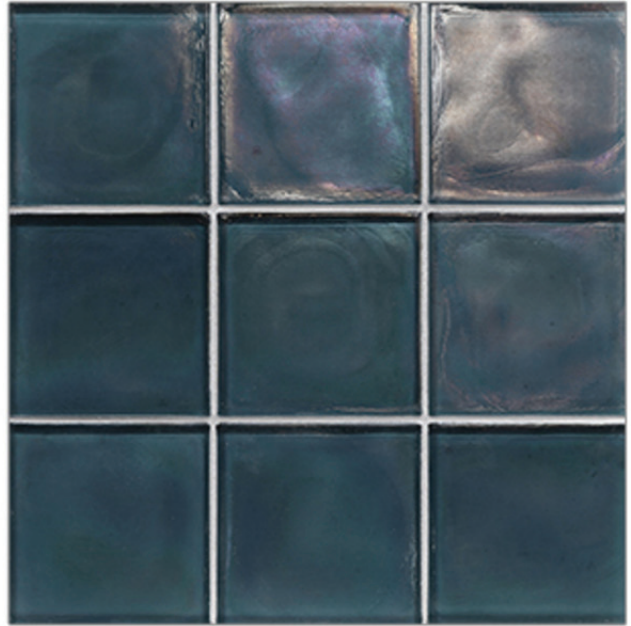

Lunada Bay Tile takes a fresh look at the cherished craft of art glass with Flux hand-poured glass field tiles. A revitalization of a customer favorite, the Old Fashioned glass collection has been reimagined in timeless shapes and of-the-moment hues. These luminous tiles wash surfaces in glimmering style. Flux pairs perfectly with our Origami Field dimensional glass and Contourz concrete tiles, opening design opportunities to play with elevation and coordinating hues.

FLUX PATTERNS

4" Hex
(98 mm)

4 x 4
(98 mm x 98 mm)

4 x 8
(99 mm x 199 mm)

CONCEPT BOARDS