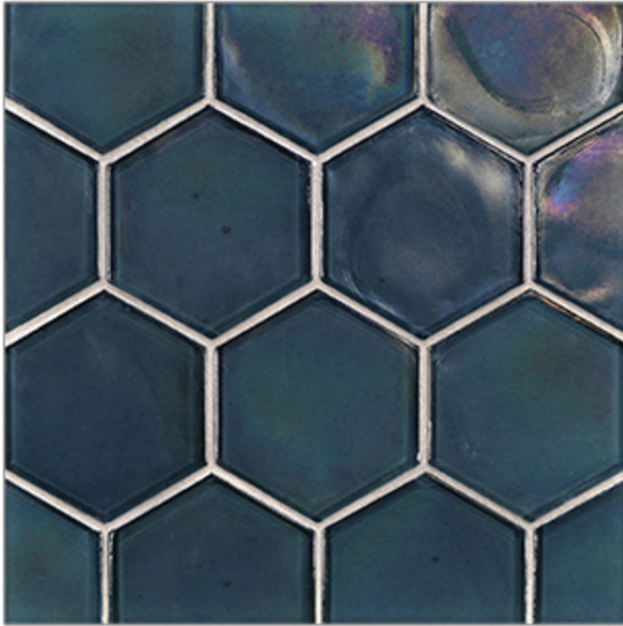

Lunada Bay Tile takes a fresh look at the cherished craft of art glass with Flux hand-poured glass field tiles. A revitalization of a customer favorite, the Old Fashioned glass collection has been reimagined in timeless shapes and of-the-moment hues. These luminous tiles wash surfaces in glimmering style. Flux pairs perfectly with our Origami Field dimensional glass and Contourz concrete tiles, opening design opportunities to play with elevation and coordinating hues.

FLUX PATTERNS

4" Hex
(98 mm)

4 x 4
(98 mm x 98 mm)

4 x 8
(99 mm x 199 mm)

CONCEPT BOARDS