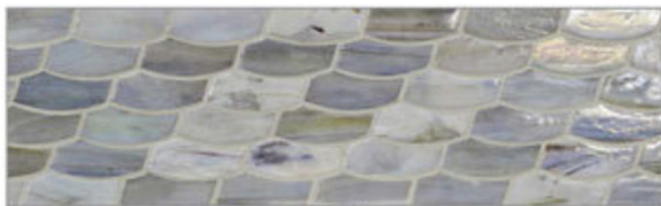

Lunada Bay Tile introduces an enticing collection of glass tile pool borders that are sure to add a design splash to your waterline. **JAW (Just Add Water)** is available in two innovative, water-motif shapes and 10 on-trend colors that coordinate with our Agate and Luce collections. For ease in installation, the borders are specifically designed for use straight out of the box into pools, showers, spas, water features and other tile border applications.

SIZES & COLORS

FEATHER BORDER

Matera

Torino

Aero

Mineral Springs

Umbria

Portofino

Amalfi

Pisa

Bari

Abruzzo

ZING 1 x 3 BORDER

Matera

Torino

Aero