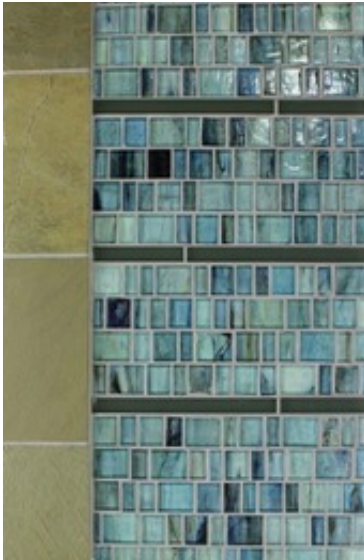

Introducing Haisen Barcode

As today's designers take a dramatic departure from traditional methods, they look toward the high-tech future for inspiration. The result is a new wave of design that fuses fashion, technology, music and personal expression. Lunada Bay Tile blends these influences in Barcode, the newest pattern added to the Haisen glass tile collection. Varying sizes of glass tiles are crafted into a pattern of parallel lines that impart beauty through rhythm and repetition. [See the entire collection.](#)

Marketing Tools

Concept Boards

The 12x19 [concept boards](#) are one way to showcase the design possibilities of Haisen Barcode.

[Subscribe](#) to our email list

#201 Haisen Barcode
Azuline Natural; Flat Bar
Evergreen Silk; 3x6 Cleft
Slate Barley

#202 Haisen Barcode
Light Walnut Natural;
Flat Bar Tiger Eye Silk;
3x12 Honed Slate Prairie

Library Boards

There are three Haisen Barcode library boards available. Each measures 16x19 and fits the Lunada Bay Tile display system.

Sample Boards

The 6x12 grouted sample boards show Barcode in both silk and natural finishes to give customers a preview of the finished installation.

Swatch Cards

Our swatch cards are a great way to sample architects, designers and consumers who want individual pieces close at hand. The front of each card features the product and the back lists the various formats available. Swatch cards are available in natural and silk finishes and are contained in a compact swatch box.