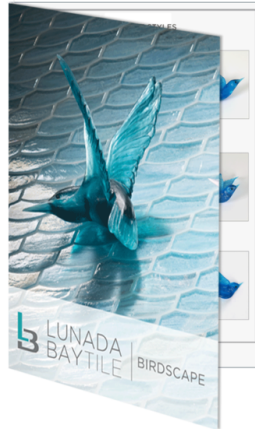

BROCHURE

The new Birdscape collection is represented in a [brochure](#) that showcases all the styles and colors available.

CONTACT:

For more info, contact your sales representative or sales@lunadabaytile.com.

Share this email:

[Manage](#) your preferences | [Opt out](#) using **TrueRemove™**

Got this as a forward? [Sign up](#) to receive our future emails.

View this email [online](#).

1661 240th St.
Harbor City, CA | 90710 US

This email was sent to .

To continue receiving our emails, add us to your address book.