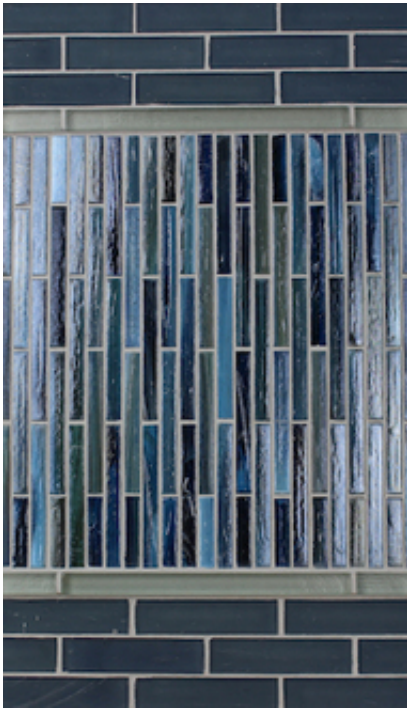

Portofino and Bari: New Colors for the Agate Glass Collection

Escape to the sparkling coastline of Italy with two new colors in our Agate glass collection: Bari and Portofino.

The Series

Agate in Bari

Whitewashed architecture, a rugged coastline and silvery gray groves of olive and almond trees have beckoned Italians and tourists to the town of Bari for generations.

by the palette of this Southern Italian gem.

Bari is available now in 1 x 1 Mosaic in Silk, 1/2 x 4 Brick and Martini in Pearl and Silk finishes, and in 1 x 4 Brick in the Pearl finish. Other sizes to follow later this year. Pricing and coverage for Bari is the same as other colors in the Agate series.

Agate Portofino 1 x 1 Mosaic Silk

Agate Portofino 1/2 x 4 Silk and Pearl

Agate Portofino Martini Silk and Pearl

Agate Portofino 1 x 4 Brick Pearl

Marketing Tools

Concept Boards

Two 12 x 19 concept boards are now available to showcase just some of the possibilities of the new Agate Portofino and Bari colors. Order them for your showroom today!

#165: Mizumi 1 x 4 Brick English
Blue Silk with Agate 1/2 x 4
Brick Portofino Pearl and
Monochromatic Flat Bar in Silver
Natural

#166: Old Fashioned 2 x 4
Banacha Silk with Agate 1/2 x 4
Brick Bari Pearl and Agate 1 x 4
Brick Bari Pearl