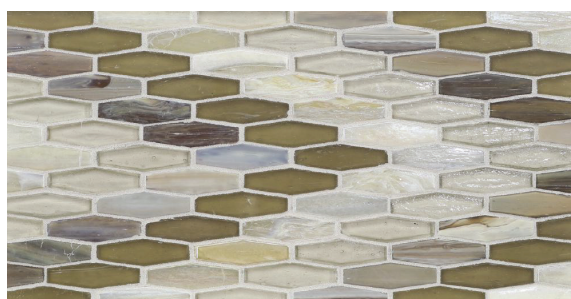

Textile Planogram

FULL PACKAGE (9 Boards)

12x19 Grouted Boards

6x12 Grouted Boards

Imberline
(Color: Flannel)

Bargello
(Color: Flannel)

Normandie Deco
(Color: Flannel)

Flannel

Morning Light

Blue Stone

Anise

Mica

Lunar Eclipse