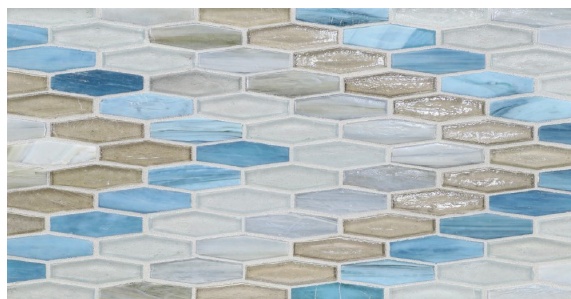

Textile Planogram

FULL PACKAGE (9 Boards)

12x19 Grouted Boards

6x12 Grouted Boards

Imberline
(Color: Flannel)

Bargello
(Color: Flannel)

Normandie Deco
(Color: Flannel)

Flannel

Morning Light

Blue Stone

Anise

Mica

Lunar Eclipse