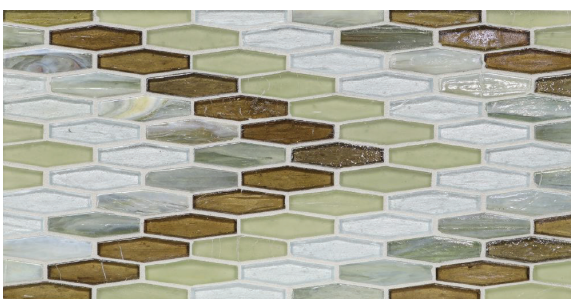

Textile Planogram

FULL PACKAGE (9 Boards)

12x19 Grouted Boards

6x12 Grouted Boards

Imberline
(Color: Flannel)

Bargello
(Color: Flannel)

Normandie Deco
(Color: Flannel)

Flannel

Morning Light

Blue Stone

Anise

Mica

Lunar Eclipse