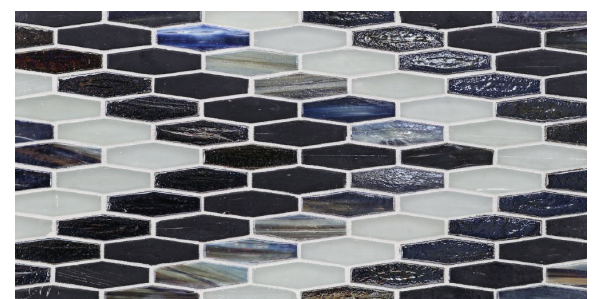

Textile Planogram

FULL PACKAGE (9 Boards)

12x19 Grouted Boards

6x12 Grouted Boards

Imberline
(Color: Flannel)

Bargello
(Color: Flannel)

Normandie Deco
(Color: Flannel)

Flannel

Morning Light

Blue Stone

Anise

Mica

Lunar Eclipse