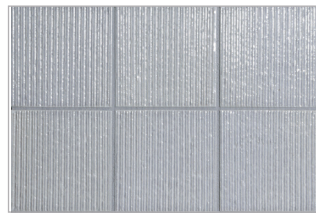

Shinju / Shinju Mirai Planogram

FULL PACKAGE (45 Boards)

8x12 Grouted Boards

Tide Kumamoto

Tide Kushi

Tide Moonstone

Tide Olympia

Tide Pacific

Swell Mosaic Kumamoto

Swell Mosaic Kushi

Swell Mosaic Moonstone

Swell Mosaic Olympia

Swell Mosaic Pacific

Crest Kumamoto

Crest Kushi

Crest Moonstone