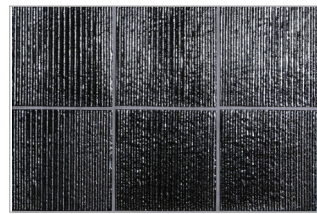

Shinju / Shinju Mirai Planogram

FULL PACKAGE (45 Boards)

8x12 Grouted Boards

Tide Kumamoto

Tide Kushi

Tide Moonstone

Tide Olympia

Tide Pacific

Swell Mosaic Kumamoto

Swell Mosaic Kushi

Swell Mosaic Moonstone

Swell Mosaic Olympia

Swell Mosaic Pacific

Crest Kumamoto

Crest Kushi

Crest Moonstone

Crest Olympia

Crest Pacific

Smooth Kumamoto

Smooth Kushi

Smooth Moonstone

Smooth Olympia

Smooth Pacific

Reef Kumamoto