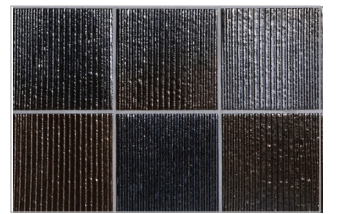

Shinju / Shinju Mirai Planogram

FULL PACKAGE (45 Boards)

8x12 Grouted Boards

Tide Kumamoto

Tide Kushi

Tide Moonstone

Tide Olympia

Tide Pacific

Swell Mosaic Kumamoto

Swell Mosaic Kushi

Swell Mosaic Moonstone

Swell Mosaic Olympia

Swell Mosaic Pacific

Crest Kumamoto

Crest Kushi

Crest Moonstone

Crest Olympia

Crest Pacific

Smooth Kumamoto

Smooth Kushi

Smooth Moonstone

Smooth Olympia

Smooth Pacific

Reef Kumamoto