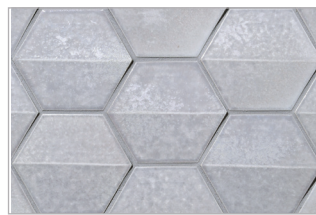

Shinju / Shinju Mirai Planogram

FULL PACKAGE (45 Boards)

8x12 Grouted Boards

Tide Kumamoto

Tide Kushi

Tide Moonstone

Tide Olympia

Tide Pacific

Swell Mosaic Kumamoto

Swell Mosaic Kushi

Swell Mosaic Moonstone

Swell Mosaic Olympia

Swell Mosaic Pacific

Crest Kumamoto

Crest Kushi

Crest Moonstone

Crest Olympia

Crest Pacific

Smooth Kumamoto

Smooth Kushi

Smooth Moonstone

Smooth Olympia

Smooth Pacific

Reef Kumamoto

Reef Kushi

Reef Moonstone

Reef Olympia

Reef Pacific

Serene Kumamoto

Serene Kushi

Serene Moonstone

Serene Olympia