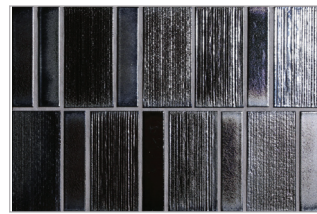

Shinju / Shinju Mirai Planogram

FULL PACKAGE (45 Boards)

8x12 Grouted Boards

Tide Kumamoto

Tide Kushi

Tide Moonstone

Tide Olympia

Tide Pacific

Swell Mosaic Kumamoto

Swell Mosaic Kushi

Swell Mosaic Moonstone

Swell Mosaic Olympia

Swell Mosaic Pacific

Crest Kumamoto

Crest Kushi

Crest Moonstone

Crest Olympia

Crest Pacific

Smooth Kumamoto

Smooth Kushi

Smooth Moonstone

Smooth Olympia

Smooth Pacific

Reef Kumamoto