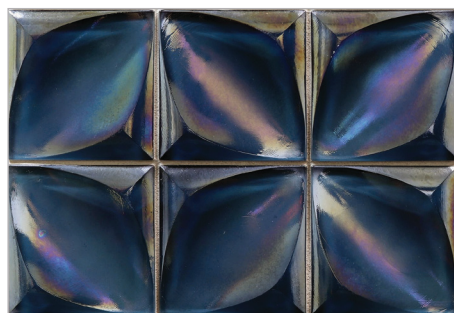

Origami Field Planogram

FULL PACKAGE (15 Boards)

8x12 Grouted Boards

Trapeze

Lacuna

Verve

Moxie

Ambit

Elation

PATTERNS SHOWN IN COTTAGE BLUE PEARL COLOR
COLORS SHOWN IN TRAPEZE PATTERN

Crystal

Clear

Silver

Java Blue

Aqua Blue

Cottage Blue

Latte

Banacha

Midnight Black