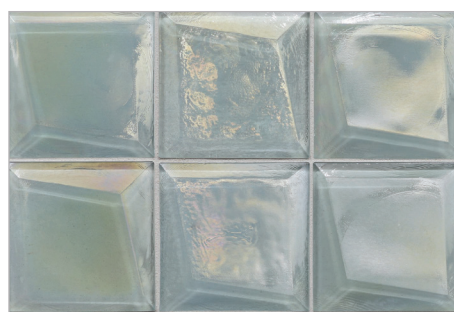

Origami Field Planogram

FULL PACKAGE (15 Boards)

8x12 Grouted Boards

Trapeze

Lacuna

Verve

Moxie

Ambit

Elation

PATTERNS SHOWN IN COTTAGE BLUE PEARL COLOR
COLORS SHOWN IN TRAPEZE PATTERN

Crystal

Clear

Silver

Java Blue

Aqua Blue

Cottage Blue