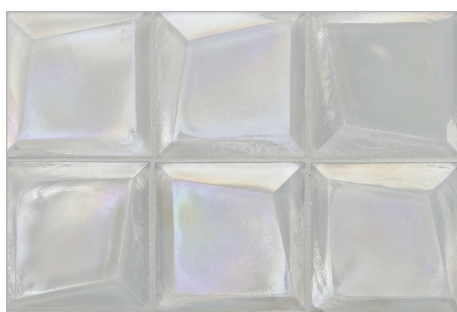

Origami Field Planogram

FULL PACKAGE (15 Boards)

8x12 Grouted Boards

Trapeze

Lacuna

Verve

Moxie

Ambit

Elation

PATTERNS SHOWN IN COTTAGE BLUE PEARL COLOR
COLORS SHOWN IN TRAPEZE PATTERN

Crystal

Clear

Silver

Java Blue

Aqua Blue

Cottage Blue