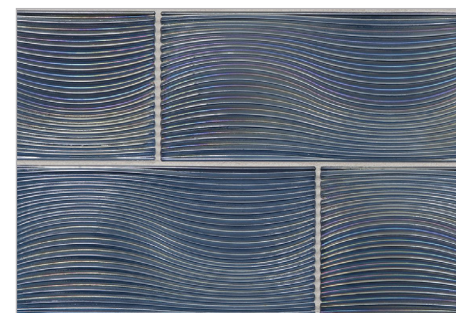

Origami Field Planogram

FULL PACKAGE (15 Boards)

8x12 Grouted Boards

Trapeze

Lacuna

Verve

Moxie

Ambit

Elation

PATTERNS SHOWN IN COTTAGE BLUE PEARL COLOR
COLORS SHOWN IN TRAPEZE PATTERN

Crystal

Clear

Silver

Java Blue

Aqua Blue

Cottage Blue