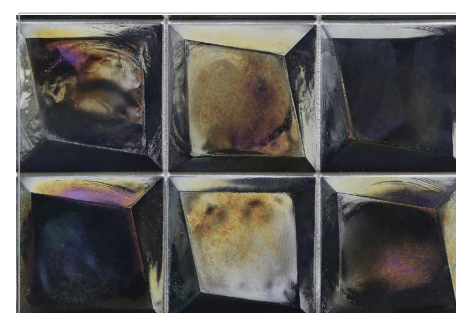

Origami Field Planogram

FULL PACKAGE (15 Boards)

8x12 Grouted Boards

Trapeze

Lacuna

Verve

Moxie

Ambit

Elation

PATTERNS SHOWN IN COTTAGE BLUE PEARL COLOR
COLORS SHOWN IN TRAPEZE PATTERN

Crystal

Clear

Silver

Java Blue

Aqua Blue

Cottage Blue

Latte

Banacha

Midnight Black