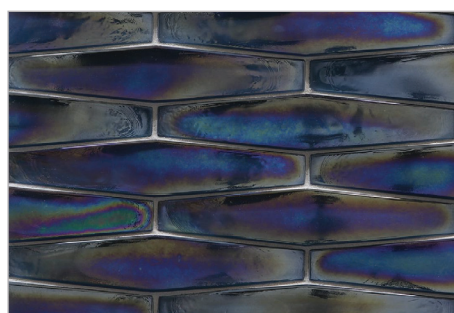

Origami Field Planogram

FULL PACKAGE (15 Boards)

8x12 Grouted Boards

Trapeze

Lacuna

Verve

Moxie

Ambit

Elation

PATTERNS SHOWN IN COTTAGE BLUE PEARL COLOR
COLORS SHOWN IN TRAPEZE PATTERN

Crystal

Clear

Silver

Java Blue

Aqua Blue

Cottage Blue