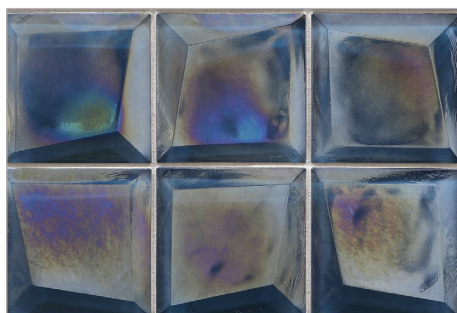

Origami Field Planogram

FULL PACKAGE (15 Boards)

8x12 Grouted Boards

Trapeze

Lacuna

Verve

Moxie

Ambit

Elation

PATTERNS SHOWN IN COTTAGE BLUE PEARL COLOR
COLORS SHOWN IN TRAPEZE PATTERN

Crystal

Clear

Silver

Java Blue

Aqua Blue

Cottage Blue