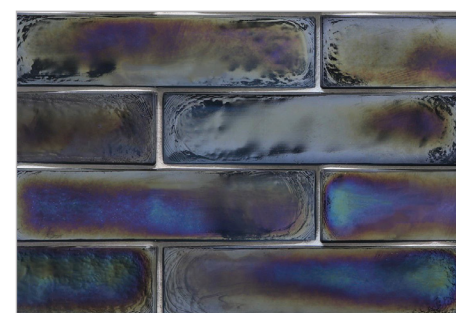

Origami Field Planogram

FULL PACKAGE (15 Boards)

8x12 Grouted Boards

Trapeze

Lacuna

Verve

Moxie

Ambit

Elation

PATTERNS SHOWN IN COTTAGE BLUE PEARL COLOR
COLORS SHOWN IN TRAPEZE PATTERN

Crystal

Clear

Silver

Java Blue

Aqua Blue

Cottage Blue