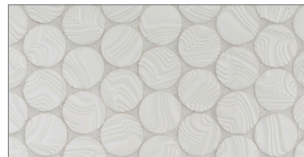

Namibia Planogram

FULL PACKAGE

(6 BOARDS)

INDIVIDUAL BOARDS

12 x 16 Sample Board

6 x 12 Grouted Sample Board

4
SIZES

3
COLORS

Dunes 3 Pc Pattern

White Sand
(12 x 16)

Round Ripples 1½"

White Sand
(6 x 12)

Crescent 2"

White Sand
(6 x 12)

Square Ripples 1¼ x 1¼"

White Sand
(6 x 12)

Square Ripples 1¼ x 1¼"

Sunset Bronze
(6 x 12)

Square Ripples 1¼ x 1¼"

Dark Silver
(6 x 12)