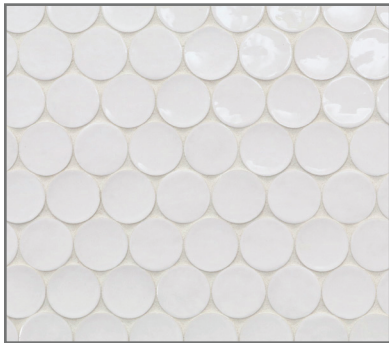

Ka-nu Planogram

FULL PACKAGE
(18 BOARDS)

INDIVIDUAL BOARDS
6x12 Grouted Boards
12x12 Grouted Boards

Patterns

Colors

Blends

Keel

Sandbar

River Rock

Night Luster

Lighthouse

Mauna Loa

Buoy Mosaic

Cruise Blue

Summer Sky

Harbor Blue

Coastline

Maritime

Plank

Sea Kelp

Coral Reef

Red Sea

Port Side

Tropics