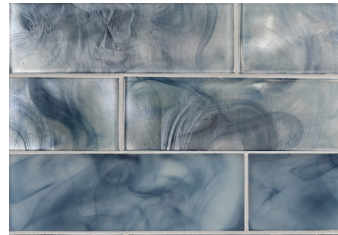

FULL PACKAGE  
11 Boards

**Patterns and Colors**

**Sonic Celestial Pearl 12x12"**

**Tone Celestial Pearl &  
1 row Silk 12x15"**

**Colors (Pearl and Silk Finish)**

**Shooting Star 9x12"**

**Aura 9x12"**

**Seafoam 9x12"**

**Spring Water 9x12"**

**Midnight Swim 9x12"**

**Moonshadow 9x12"**

**Champagne 9x12"**

**Herb Garden 9x12"**

**Foliage 9x12"**

*Suggested Planogram Layout*