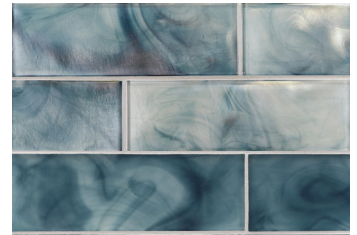

FULL PACKAGE  
11 Boards

**Patterns and Colors**

**Sonic Celestial Pearl 12x12"**

**Tone Celestial Pearl &  
1 row Silk 12x15"**

**Colors (Pearl and Silk Finish)**

**Shooting Star 9x12"**

**Aura 9x12"**

**Seafoam 9x12"**

**Spring Water 9x12"**

**Midnight Swim 9x12"**

**Moonshadow 9x12"**

**Champagne 9x12"**

**Herb Garden 9x12"**

**Foliage 9x12"**

*Suggested Planogram Layout*