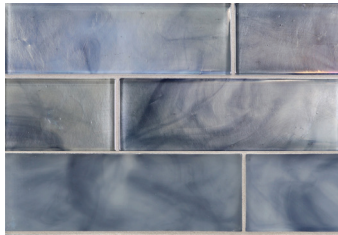

FULL PACKAGE  
11 Boards

**Patterns and Colors**

**Sonic Celestial Pearl 12x12"**

**Tone Celestial Pearl &  
1 row Silk 12x15"**

**Colors (Pearl and Silk Finish)**

**Shooting Star 9x12"**

**Aura 9x12"**

**Seafoam 9x12"**

**Spring Water 9x12"**

**Midnight Swim 9x12"**

**Moonshadow 9x12"**

**Champagne 9x12"**

**Herb Garden 9x12"**

**Foliage 9x12"**

*Suggested Planogram Layout*