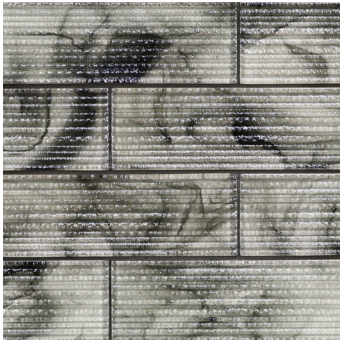

FULL PACKAGE  
11 Boards

**Patterns and Colors**

**Sonic Celestial Pearl 12x12"**

**Tone Celestial Pearl &  
1 row Silk 12x15"**

**Colors (Pearl and Silk Finish)**

**Shooting Star 9x12"**

**Aura 9x12"**

**Seafoam 9x12"**

**Spring Water 9x12"**

**Midnight Swim 9x12"**

**Moonshadow 9x12"**

**Champagne 9x12"**

**Herb Garden 9x12"**

**Foliage 9x12"**

*Suggested Planogram Layout*