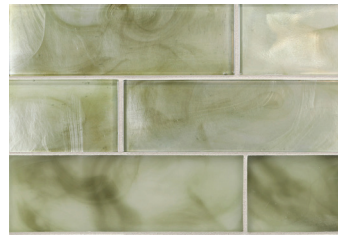

FULL PACKAGE  
11 Boards

**Patterns and Colors**

**Sonic Celestial Pearl 12x12"**

**Tone Celestial Pearl &  
1 row Silk 12x15"**

**Colors (Pearl and Silk Finish)**

**Shooting Star 9x12"**

**Aura 9x12"**

**Seafoam 9x12"**

**Spring Water 9x12"**

**Midnight Swim 9x12"**

**Moonshadow 9x12"**

**Champagne 9x12"**

**Herb Garden 9x12"**

**Foliage 9x12"**

*Suggested Planogram Layout*