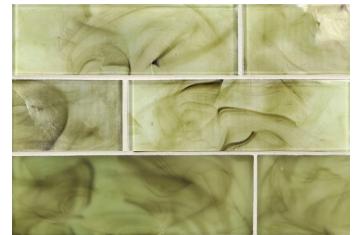

FULL PACKAGE  
11 Boards

**Patterns and Colors**

**Sonic Celestial Pearl 12x12"**

**Tone Celestial Pearl &  
1 row Silk 12x15"**

**Colors (Pearl and Silk Finish)**

**Shooting Star 9x12"**

**Aura 9x12"**

**Seafoam 9x12"**

**Spring Water 9x12"**

**Midnight Swim 9x12"**

**Moonshadow 9x12"**

**Champagne 9x12"**

**Herb Garden 9x12"**

**Foliage 9x12"**

*Suggested Planogram Layout*