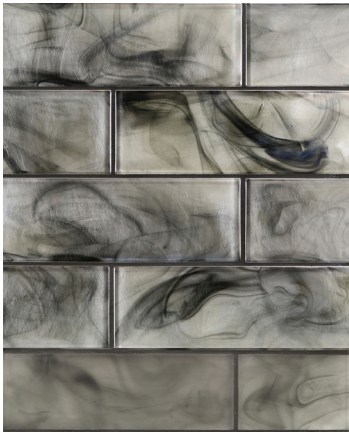

FULL PACKAGE  
11 Boards

**Patterns and Colors**

**Sonic Celestial Pearl 12x12"**

**Tone Celestial Pearl &  
1 row Silk 12x15"**

**Colors (Pearl and Silk Finish)**

**Shooting Star 9x12"**

**Aura 9x12"**

**Seafoam 9x12"**

**Spring Water 9x12"**

**Midnight Swim 9x12"**

**Moonshadow 9x12"**

**Champagne 9x12"**

**Herb Garden 9x12"**

**Foliage 9x12"**

*Suggested Planogram Layout*