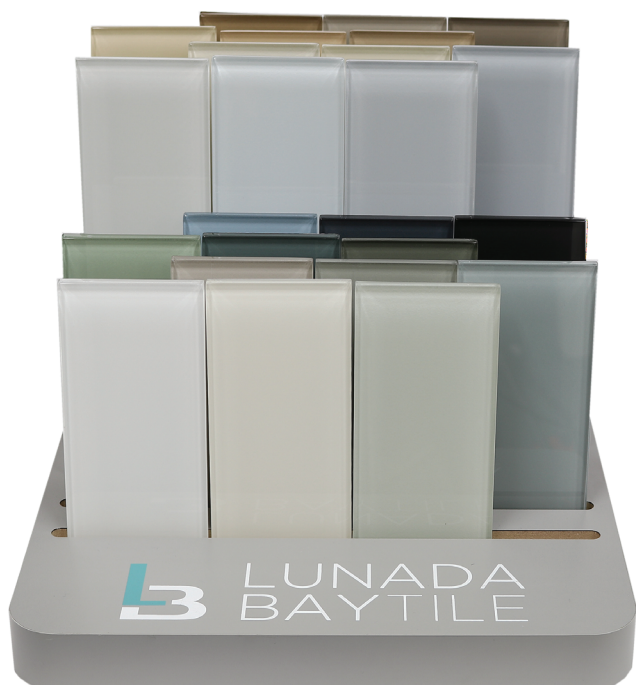

LUNADA BAY TILE - TOMEI COUNTERTOP DISPLAY

The Tomei Countertop Display is an attractive compact system that encourages customers to remove, view, and pair loose tiles with other products.

KIT DESCRIPTION

- Includes one display base and a sample of all 24 Tomei glass colors. 12 tiles in the 3x6 size & 12 tiles in the 3x9 size.
- Choose between all natural or all silk finishes for each kit you purchase.

DISPLAY BASE SPECIFICATIONS

- Measures: 12"W x 15½"D x 1⅝"H.
- Slot depth: ½".
- Neutral gray finish coordinates with any showroom decor.

SUGGESTED COLOR ARRANGEMENT

Rows 1-4 in 3x6 size; from left to right:

- Row 1 - Canvas, Cotton, Platinum Green
- Row 2 - Petra, Ascot Mint, Haze
- Row 3 - Silver Green, Woodland Green, Evergreen
- Row 4 - Wedgewood Blue, Sherborne Grey, Woolstone

Rows 5-8 in 3x9 size; from left to right: