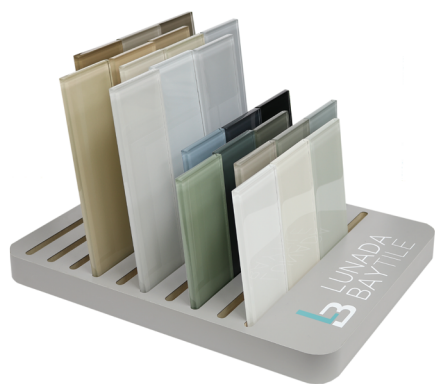

LUNADA BAY TILE - TOMEI COUNTERTOP DISPLAY

The Tomei Countertop Display is an attractive compact system that encourages customers to remove, view, and pair loose tiles with other products.

KIT DESCRIPTION

- Includes one display base and a sample of all 24 Tomei glass colors. 12 tiles in the 3x6 size & 12 tiles in the 3x9 size.
- Choose between all natural or all silk finishes for each kit you purchase.

DISPLAY BASE SPECIFICATIONS

- Measures: 12"W x 15½"D x 1⅝"H.
- Slot depth: ½".
- Neutral gray finish coordinates with any showroom decor.

SUGGESTED COLOR ARRANGEMENT

Rows 1-4 in 3x6 size; from left to right:

- Row 1 - Canvas, Cotton, Platinum Green
- Row 2 - Petra, Ascot Mint, Haze
- Row 3 - Silver Green, Woodland Green, Evergreen
- Row 4 - Wedgewood Blue, Sherborne Grey, Woolstone

Rows 5-8 in 3x9 size; from left to right: