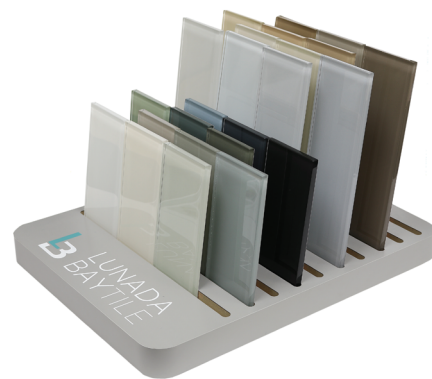

LUNADA BAY TILE - TOMEI COUNTERTOP DISPLAY

The Tomei Countertop Display is an attractive compact system that encourages customers to remove, view, and pair loose tiles with other products.

KIT DESCRIPTION

- Includes one display base and a sample of all 24 Tomei glass colors. 12 tiles in the 3x6 size & 12 tiles in the 3x9 size.
- Choose between all natural or all silk finishes for each kit you purchase.

DISPLAY BASE SPECIFICATIONS

- Measures: 12"W x 15½"D x 1⅝"H.
- Slot depth: ½".
- Neutral gray finish coordinates with any showroom decor.

SUGGESTED COLOR ARRANGEMENT

Rows 1-4 in 3x6 size; from left to right:

- Row 1 - Canvas, Cotton, Platinum Green
- Row 2 - Petra, Ascot Mint, Haze
- Row 3 - Silver Green, Woodland Green, Evergreen
- Row 4 - Wedgewood Blue, Sherborne Grey, Woolstone

Rows 5-8 in 3x9 size; from left to right: