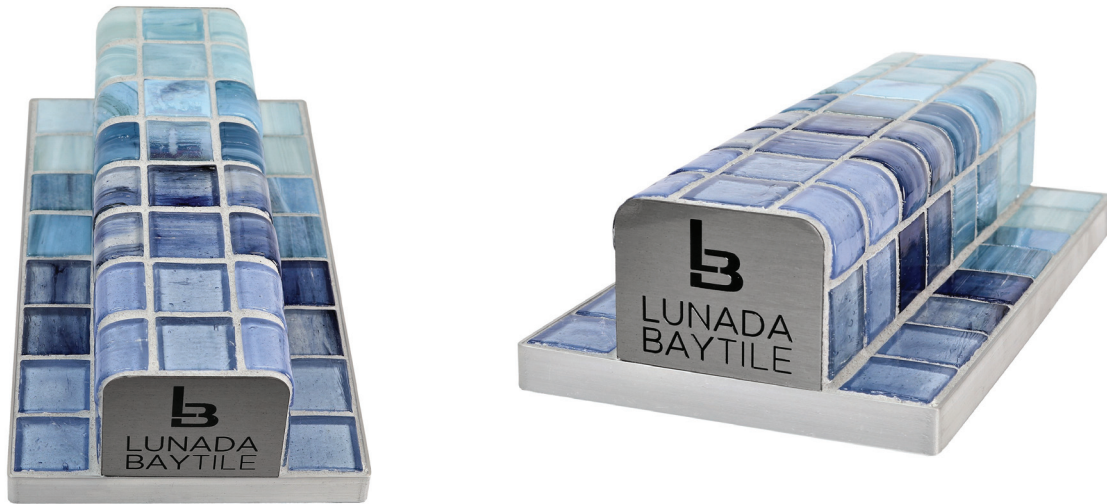

# LUNADA BAY TILE - QUARTER ROUNDS DISPLAY

The Quarter Rounds Display provides a compact demonstration of the Quarter Rounds accessory for your pool and spa jobs, or anywhere needing a softer corner edge.

- Quarter Rounds, and matching 1x1s, are shown in the four available series:  
*Agate, Mizumi, Shibui, and Tozen.*
- Easily fits on a showroom countertop or design table.
- Includes LBT logo plaque on both ends.
- Colors used in display are:
  - Shibui Zinc Natural
  - Agate Umbria Natural ( 1 x 1s shown in Pearl)
  - Tozen Antimony Natural
  - Mizumi French Blue Natural
- Measures: 8½" L x 4¾" W x 2¾" H
- Weight: 2 lbs