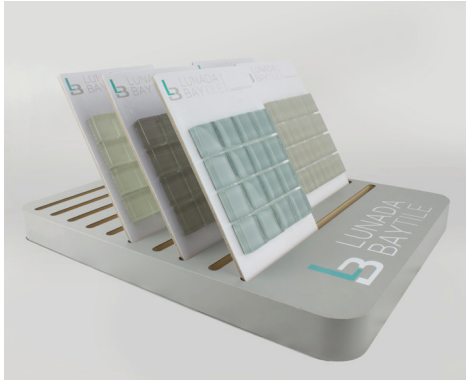

LUNADA BAY TILE - COUNTERTOP DISPLAY

- Compact display encourages customers to closely examine tile products.
- Mix and match samples to reflect your local market.
- Easily display mosaic swatch cards or larger individual pieces of slate or glass tile.
- Neutral gray finish coordinates with any showroom decor.
- Countertop display measurements: 12" w x 15½" d x 1⅝" h.
- Slot depth: ½".