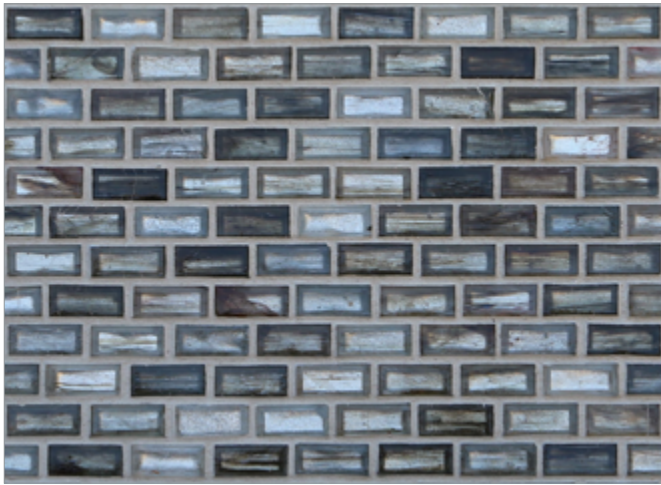

## Tozen Glow 1/2 x 1 Mini Brick

- Paper-faced sheets interlocking
- 70% post-consumer recycled glass content ♻️

Oxygen Silver

Vanadium Silver

Argon Silver

Tin Silver

Tin Gold