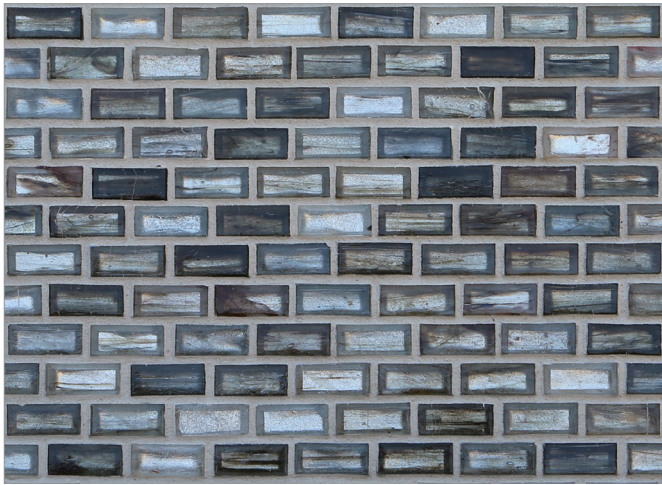

Tozen Glow 1/2 x 1 Mini Brick

- Paper-faced sheets interlocking
- 70% post-consumer recycled glass content ♻️

Oxygen Silver

Vanadium Silver

Argon Silver

Tin Silver

Tin Gold