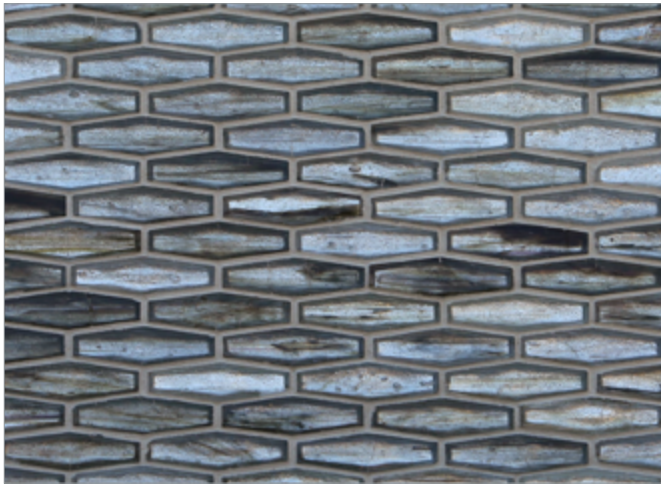

Tozen Glow Martini (5/8 x 2)

- Paper-faced sheets interlocking
- 70% post-consumer recycled glass content ♻️

Oxygen Silver

Vanadium Silver

Argon Silver

Tin Silver

Tin Gold