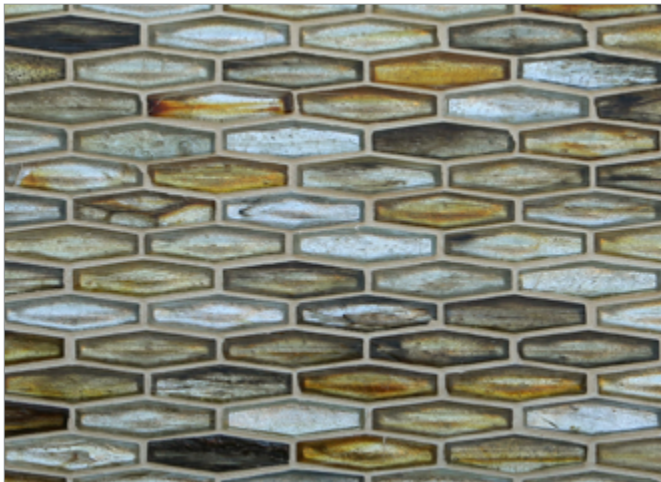

Tozen Glow Martini (5/8 x 2)

- Paper-faced sheets interlocking
- 70% post-consumer recycled glass content ♻️

Oxygen Silver

Vanadium Silver

Argon Silver

Tin Silver

Tin Gold