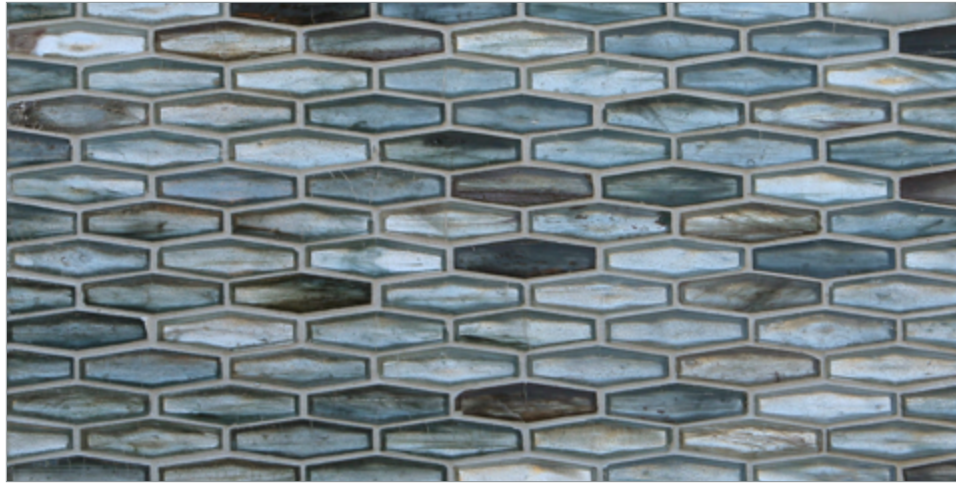

Tozen Glow Martini (5/8 x 2)

- Paper-faced sheets interlocking
- 70% post-consumer recycled glass content ♻️

Oxygen Silver

Vanadium Silver

Argon Silver

Tin Silver

Tin Gold