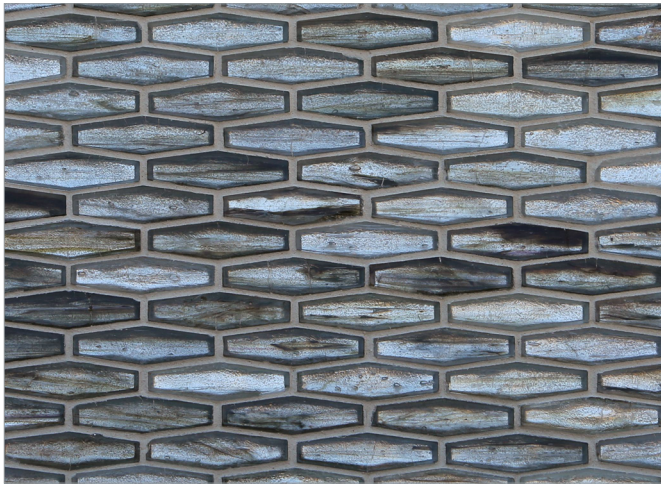

## Tozen Glow Martini (5/8 x 2)

- Paper-faced sheets interlocking
- 70% post-consumer recycled glass content ♻️

Oxygen Silver

Vanadium Silver

Argon Silver

Tin Silver

Tin Gold