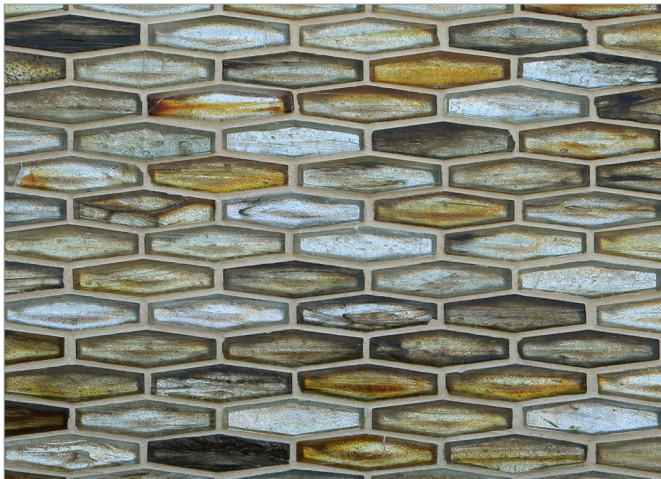

## Tozen Glow Martini (5/8 x 2)

- Paper-faced sheets interlocking
- 70% post-consumer recycled glass content ♻️

Oxygen Silver

Vanadium Silver

Argon Silver

Tin Silver

Tin Gold