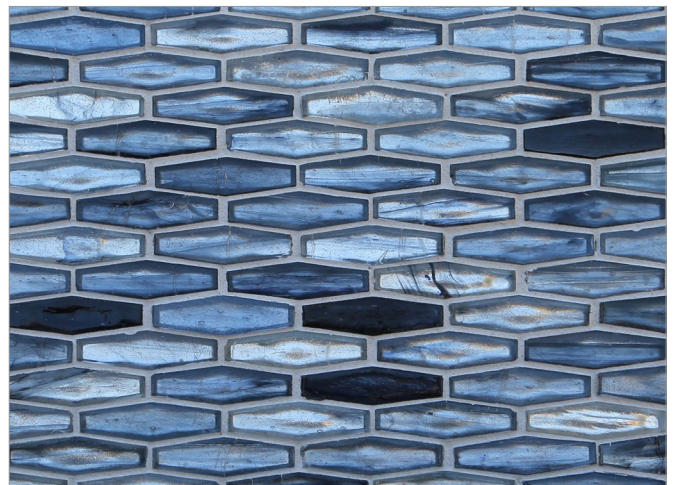

## Tozen Glow Martini (5/8 x 2)

- Paper-faced sheets interlocking
- 70% post-consumer recycled glass content ♻️

Oxygen Silver

Vanadium Silver

Argon Silver

Tin Silver

Tin Gold