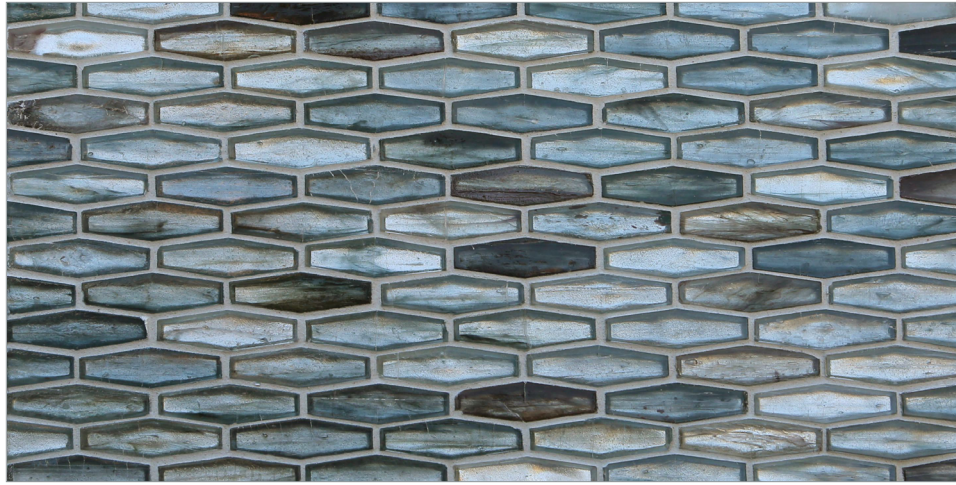

## Tozen Glow Martini (5/8 x 2)

- Paper-faced sheets interlocking
- 70% post-consumer recycled glass content ♻️

Oxygen Silver

Vanadium Silver

Argon Silver

Tin Silver

Tin Gold