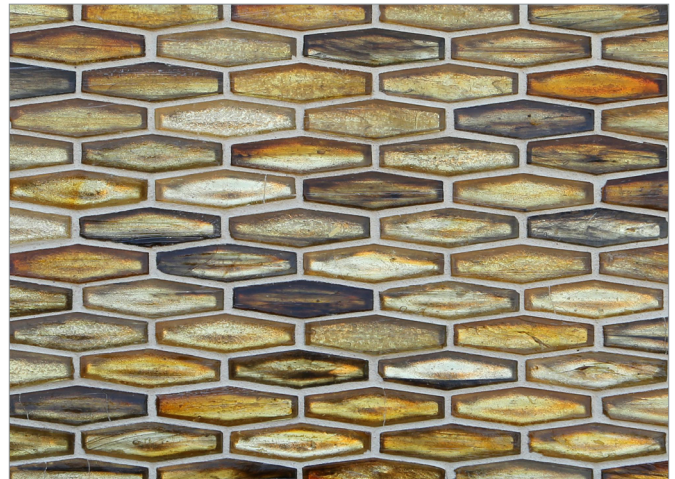

## Tozen Glow Martini (5/8 x 2)

- Paper-faced sheets interlocking
- 70% post-consumer recycled glass content ♻️

Oxygen Silver

Vanadium Silver

Argon Silver

Tin Silver

Tin Gold