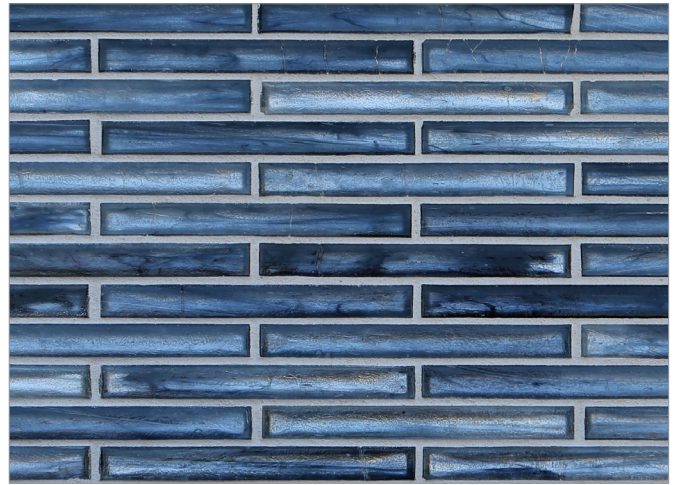

Tozen Glow 1/2 x 4

- Paper-faced sheets interlocking
- 70% post-consumer recycled glass content ♻️

Oxygen Silver

Vanadium Silver

Argon Silver

Tin Silver

Tin Gold