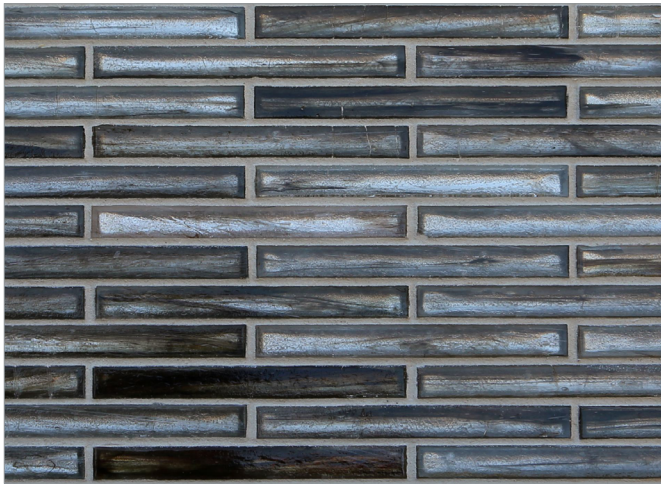

Tozen Glow 1/2 x 4

- Paper-faced sheets interlocking
- 70% post-consumer recycled glass content ♻️

Oxygen Silver

Vanadium Silver

Argon Silver

Tin Silver

Tin Gold