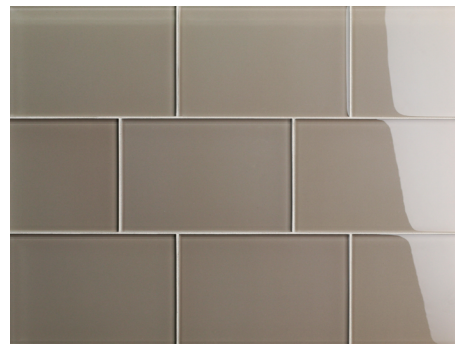

LUNADA
BAYTILE

Tomei Modules 6 x 9 • Natural Finish

• Individual Pieces

Veil Natural

Parchment Natural

Sand Dollar Natural

Husk Natural

Forrest Green Natural

Whitewater Natural

Gull Natural

Tawny Grey Natural

Cinder Natural

Ecru Natural

Pelican Natural

LUNADA
BAYTILE

Tomei Modules 6 x 9 • Silk Finish

• Individual Pieces

Sand Dollar Silk

Parchment Silk

Veil Silk

Whitewater Silk

Forrest Green Silk

Husk Silk

Cinder Silk