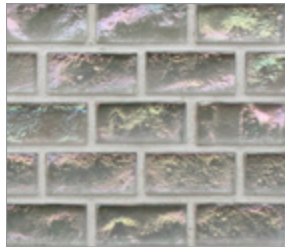

LUNADA
BAYTILE

Tomei 1/2 x 1 Mini Brick • Pearl Finish

- Mesh-mounted interlocking sheets
- Pearl Finish available in Mini Brick pattern

Canvas Pearl

Cotton Pearl

Ashley Cream Pearl

Cloth Pearl

Vellum Pearl

Basket Pearl

Wheat Pearl

Safari Pearl

Petra Pearl

Loft Pearl

Mink

Cocoa

Platinum Green Pearl

Silver Green Pearl

Farmington Green Pearl

Evergreen Pearl

Haze Pearl

Ascot Mint Pearl

Donnington Green Pearl

Oxford Green Pearl

Wedgewood Blue Pearl

Woodland Green Pearl

Sherborne Grey Pearl

Woolstone Pearl