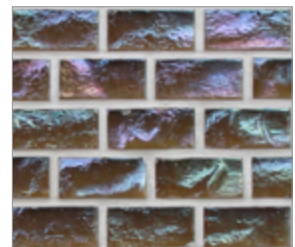

LUNADA
BAYTILE

Tomei 1/2 x 1 Mini Brick • Pearl Finish

- Mesh-mounted interlocking sheets
- Pearl Finish available in Mini Brick pattern

Canvas Pearl

Cotton Pearl

Ashley Cream Pearl

Cloth Pearl

Vellum Pearl

Basket Pearl

Wheat Pearl

Safari Pearl

Petra Pearl

Loft Pearl

Mink

Cocoa

Platinum Green Pearl

Silver Green Pearl

Farmington Green Pearl

Evergreen Pearl

Haze Pearl

Ascot Mint Pearl

Donnington Green Pearl

Oxford Green Pearl

Wedgewood Blue Pearl

Woodland Green Pearl

Sherborne Grey Pearl

Woolstone Pearl