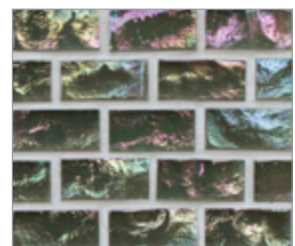

LUNADA
BAYTILE

Tomei 1/2 x 1 Mini Brick • Pearl Finish

- Mesh-mounted interlocking sheets
- Pearl Finish available in Mini Brick pattern

Canvas Pearl

Cotton Pearl

Ashley Cream Pearl

Cloth Pearl

Vellum Pearl

Basket Pearl

Wheat Pearl

Safari Pearl

Petra Pearl

Loft Pearl

Mink

Cocoa

Platinum Green Pearl

Silver Green Pearl

Farmington Green Pearl

Evergreen Pearl

Haze Pearl

Ascot Mint Pearl

Donnington Green Pearl

Oxford Green Pearl

Wedgewood Blue Pearl