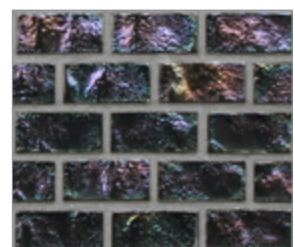

LUNADA
BAYTILE

Tomei 1/2 x 1 Mini Brick • Pearl Finish

- Mesh-mounted interlocking sheets
- Pearl Finish available in Mini Brick pattern

Canvas Pearl

Cotton Pearl

Ashley Cream Pearl

Cloth Pearl

Vellum Pearl

Silver Green Pearl

Farmington Green Pearl

Evergreen Pearl

Haze Pearl

Ascot Mint Pearl

Donnington Green Pearl

Oxford Green Pearl

Wedgewood Blue Pearl

Woodland Green Pearl

Sherborne Grey Pearl

Woolstone Pearl