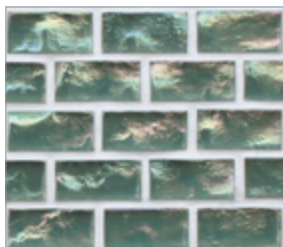

LUNADA
BAYTILE

Tomei 1/2 x 1 Mini Brick • Pearl Finish

- Mesh-mounted interlocking sheets
- Pearl Finish available in Mini Brick pattern

Canvas Pearl

Cotton Pearl

Ashley Cream Pearl

Cloth Pearl

Vellum Pearl

Silver Green Pearl

Farmington Green Pearl

Evergreen Pearl

Haze Pearl

Ascot Mint Pearl

Donnington Green Pearl

Oxford Green Pearl

Wedgewood Blue Pearl

Woodland Green Pearl

Sherborne Grey Pearl

Woolstone Pearl