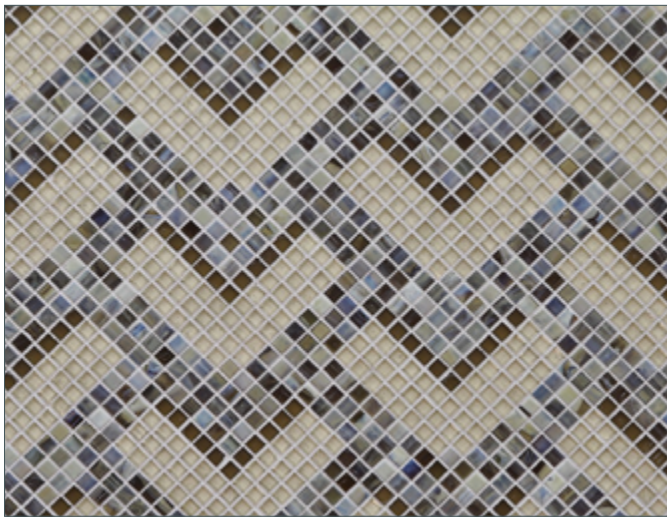

Normandie Deco (Tile size  $\frac{1}{2} \times \frac{1}{2}$  • Colorway shown Flannel)

LUNADA  
BAYTILE

# Textile Normandie Deco Colorway

• Paper-faced interlocking sheets

Anise

Flannel

Mica

Morning Light

Lunar Eclipse

Blue Stone