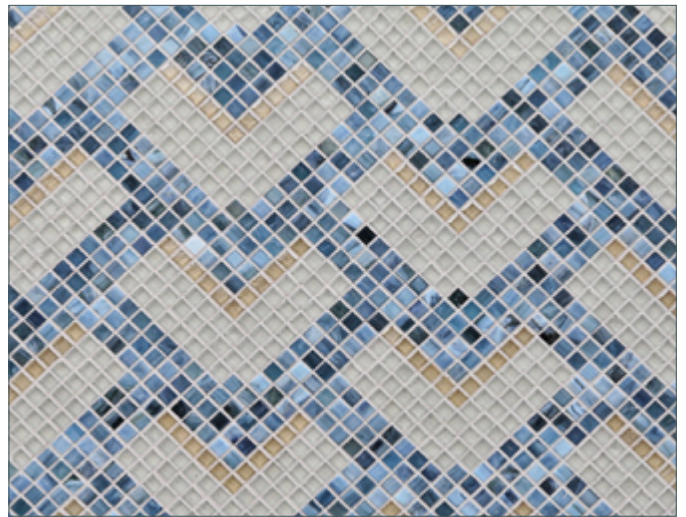

Normandie Deco (Tile size  $\frac{1}{2} \times \frac{1}{2}$  • Colorway shown Flannel)

LUNADA  
BAYTILE

# Textile Normandie Deco Colorway

• Paper-faced interlocking sheets

Anise

Flannel

Mica

Morning Light

Lunar Eclipse

Blue Stone