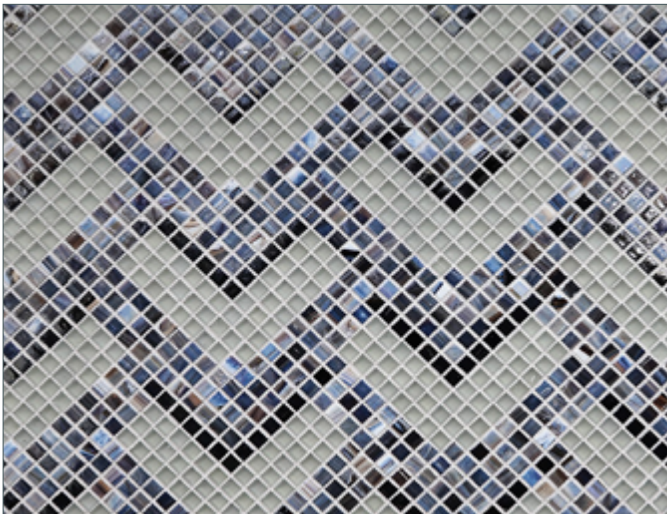

Normandie Deco (Tile size  $\frac{1}{2} \times \frac{1}{2}$  • Colorway shown Flannel)

LUNADA  
BAYTILE

# Textile Normandie Deco Colorway

• Paper-faced interlocking sheets

Anise

Flannel

Mica

Morning Light

Lunar Eclipse

Blue Stone