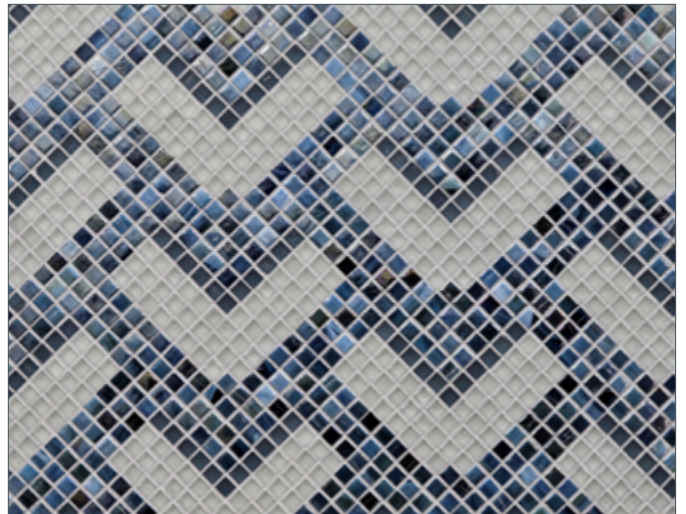

Normandie Deco (Tile size  $\frac{1}{2} \times \frac{1}{2}$  • Colorway shown Flannel)

LUNADA  
BAYTILE

# Textile Normandie Deco Colorway

• Paper-faced interlocking sheets

Anise

Flannel

Mica

Morning Light

Lunar Eclipse

Blue Stone