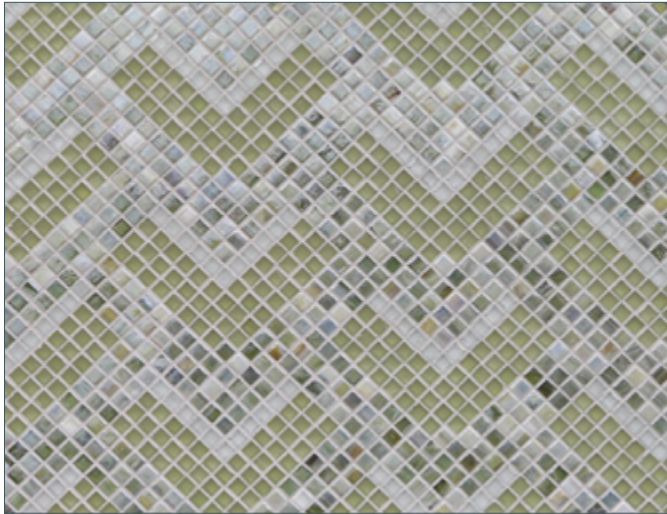

Normandie Deco (Tile size  $\frac{1}{2} \times \frac{1}{2}$  • Colorway shown Flannel)

LUNADA  
BAYTILE

# Textile Normandie Deco Colorway

• Paper-faced interlocking sheets

Anise

Flannel

Mica

Morning Light

Lunar Eclipse

Blue Stone