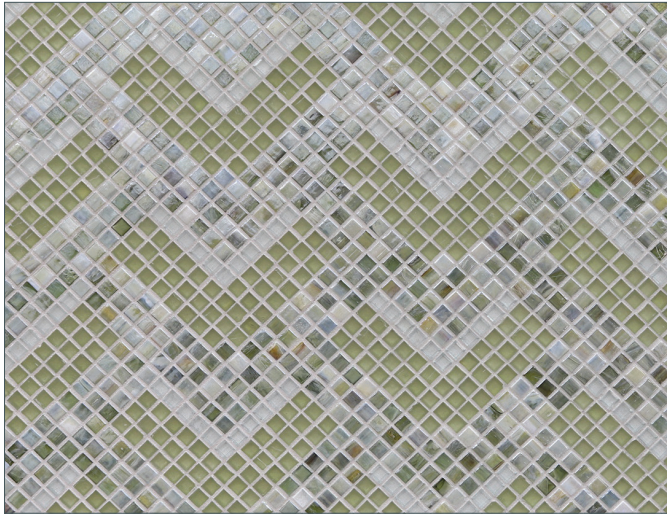

Normandie Deco (Tile size $\frac{1}{2} \times \frac{1}{2}$ • Colorway shown Flannel)

LUNADA
BAYTILE

Textile Normandie Deco Colorway

• Paper-faced interlocking sheets

Anise

Flannel

Mica

Morning Light

Lunar Eclipse

Blue Stone