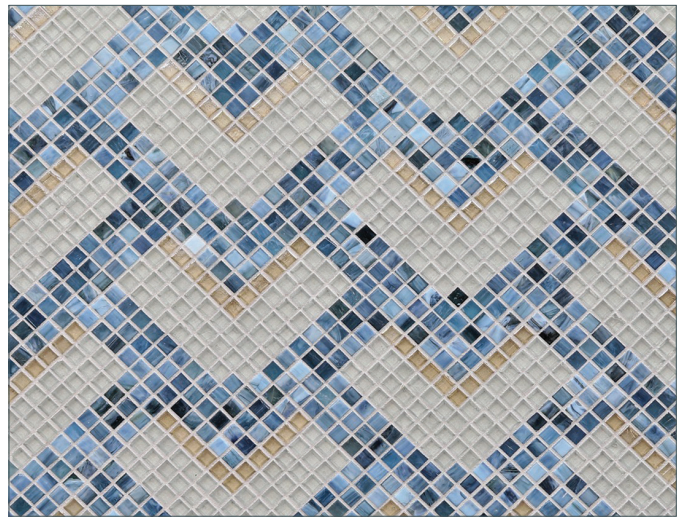

Normandie Deco (Tile size $\frac{1}{2} \times \frac{1}{2}$ • Colorway shown Flannel)

LUNADA
BAYTILE

Textile Normandie Deco Colorway

• Paper-faced interlocking sheets

Anise

Flannel

Mica

Morning Light

Lunar Eclipse

Blue Stone