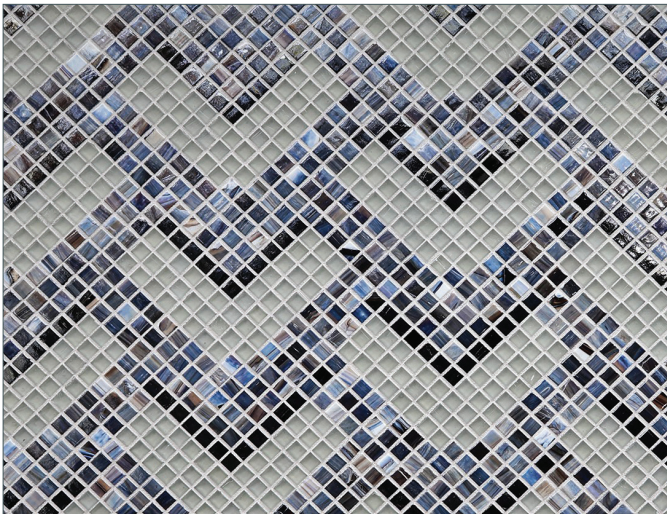

Normandie Deco (Tile size $\frac{1}{2} \times \frac{1}{2}$ • Colorway shown Flannel)

LUNADA
BAYTILE

Textile Normandie Deco Colorway

• Paper-faced interlocking sheets

Anise

Flannel

Mica

Morning Light

Lunar Eclipse

Blue Stone