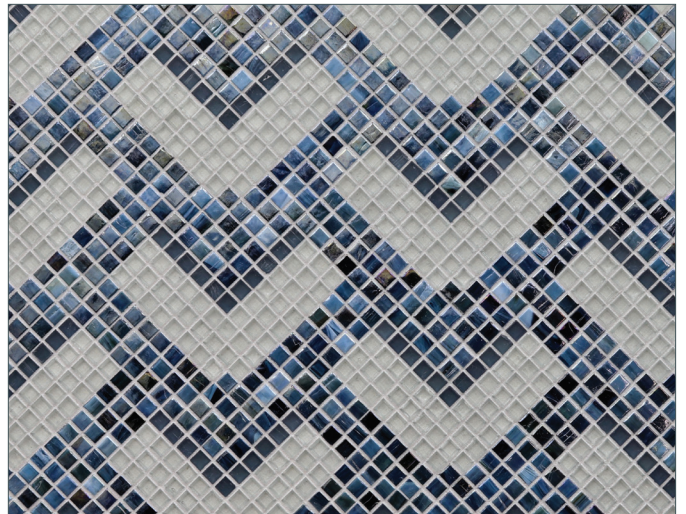

Normandie Deco (Tile size $\frac{1}{2} \times \frac{1}{2}$ • Colorway shown Flannel)

LUNADA
BAYTILE

Textile Normandie Deco Colorway

• Paper-faced interlocking sheets

Anise

Flannel

Mica

Morning Light

Lunar Eclipse

Blue Stone