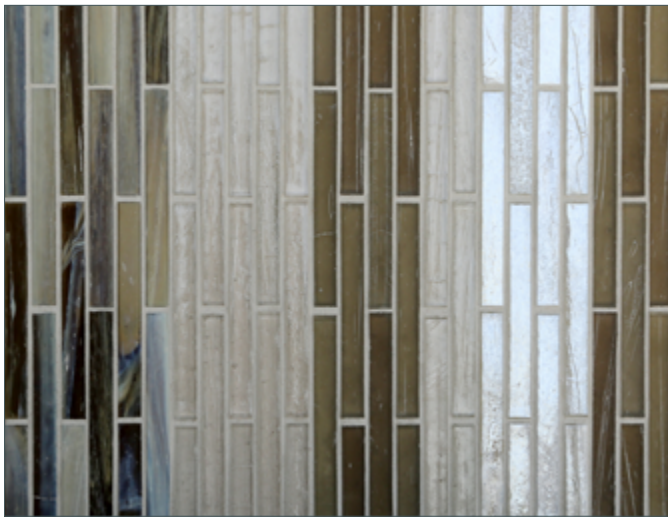

Imberline

(Tile size 1/2 x 4 • Colorway shown Flannel)

Anise

Flannel

Mica

Morning Light

Lunar Eclipse

Blue Stone