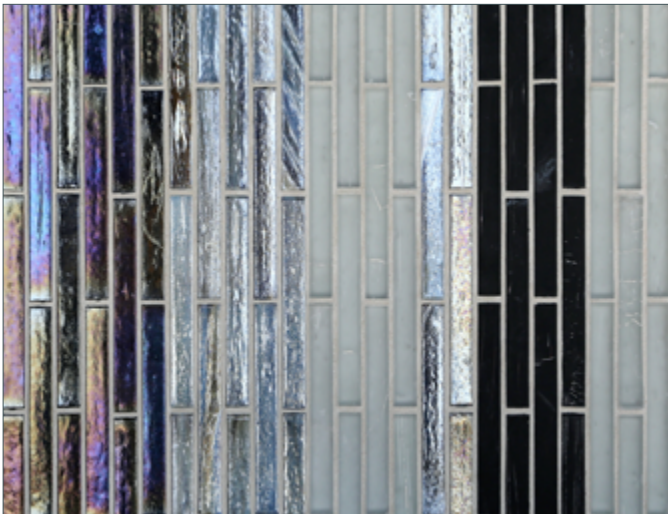

Imberline

(Tile size 1/2 x 4 • Colorway shown Flannel)

Anise

Flannel

Mica

Morning Light

Lunar Eclipse

Blue Stone