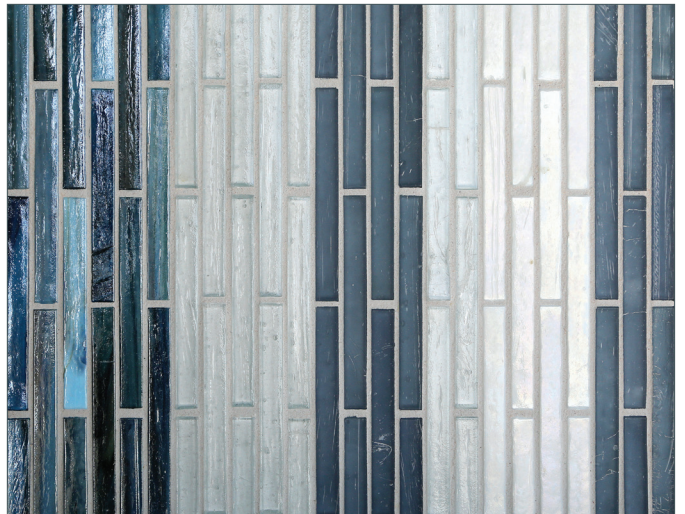

Imberline

(Tile size 1/2 x 4 • Colorway shown Flannel)

Anise

Flannel

Mica

Morning Light

Lunar Eclipse

Blue Stone