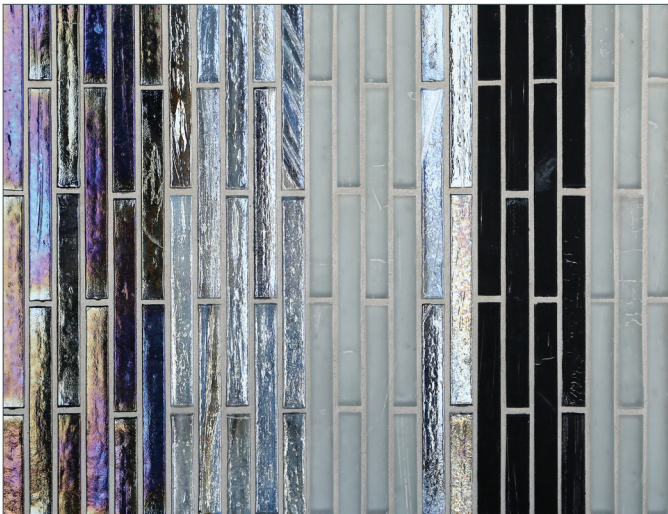

Imberline

(Tile size 1/2 x 4 • Colorway shown Flannel)

Anise

Flannel

Mica

Morning Light

Lunar Eclipse

Blue Stone