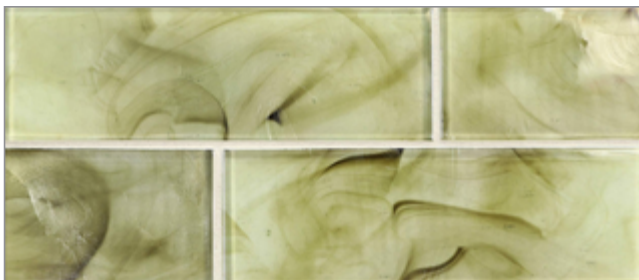

- Hand Crafted Glass
- 2 Patterns / 10 Colors / 2 Finishes
- Up to 70% Post-Consumer Recycled Glass

Shooting Star

Aura

Seafoam

Spring Water

Midnight Swim

Moonshadow

Foliage

Herb Garden

Champagne

Celestial

LUNADA
BAYTILE

Sonaré • Tone (3 x 9) Silk

- Hand Crafted Glass
- 2 Patterns / 10 Colors / 2 Finishes
- Up to 70% Post-Consumer Recycled Glass

Shooting Star

Aura