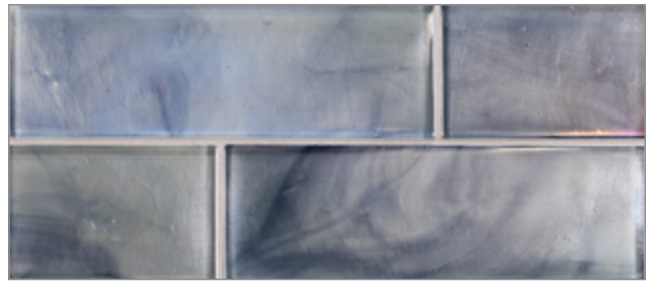

- Hand Crafted Glass
- 2 Patterns / 10 Colors / 2 Finishes
- Up to 70% Post-Consumer Recycled Glass

Shooting Star

Aura

Seafoam

Spring Water

Midnight Swim

Moonshadow

Foliage

Herb Garden

Champagne

Celestial

LUNADA
BAYTILE

Sonaré • Tone (3 x 9) Silk

- Hand Crafted Glass
- 2 Patterns / 10 Colors / 2 Finishes
- Up to 70% Post-Consumer Recycled Glass

Shooting Star

Aura