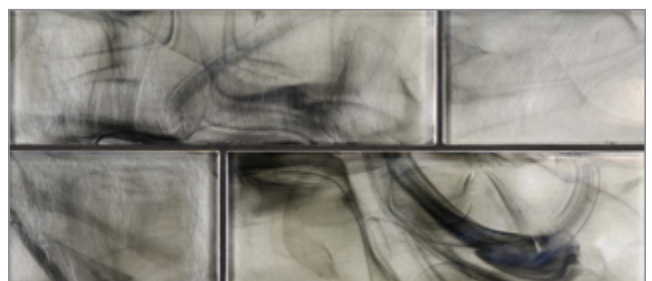

- Hand Crafted Glass
- 2 Patterns / 10 Colors / 2 Finishes
- Up to 70% Post-Consumer Recycled Glass

Shooting Star

Aura

Seafoam

Spring Water

Midnight Swim

Moonshadow

Foliage

Herb Garden

Champagne

Celestial

LUNADA
BAYTILE

Sonaré • Tone (3 x 9) Silk

- Hand Crafted Glass
- 2 Patterns / 10 Colors / 2 Finishes
- Up to 70% Post-Consumer Recycled Glass

Shooting Star

Aura