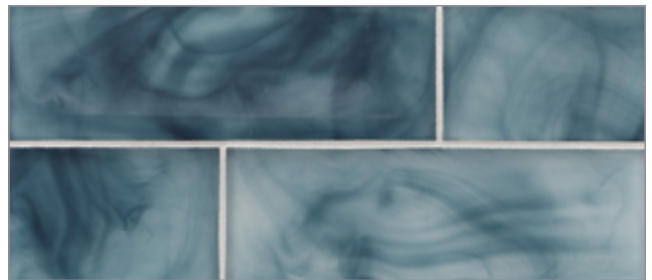

Herb Garden

Champagne

Celestial

LUNADA
BAYTILE

Sonaré • Tone (3 x 9) Silk

- Hand Crafted Glass
- 2 Patterns / 10 Colors / 2 Finishes
- Up to 70% Post-Consumer Recycled Glass

Shooting Star

Aura

Seafoam

Spring Water

Midnight Swim

Moonshadow

Foliage

Herb Garden

Champagne

Celestial