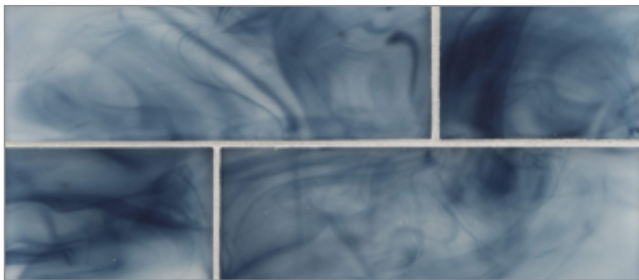

- Hand Crafted Glass
- 2 Patterns / 10 Colors / 2 Finishes
- Up to 70% Post-Consumer Recycled Glass

Shooting Star

Aura

Seafoam

Spring Water

Midnight Swim

Moonshadow

Foliage

Herb Garden

Champagne

Celestial

LUNADA
BAYTILE

Sonaré • Tone (3 x 9) Silk

- Hand Crafted Glass
- 2 Patterns / 10 Colors / 2 Finishes
- Up to 70% Post-Consumer Recycled Glass

Shooting Star

Aura

Seafoam

Spring Water

Midnight Swim

Moonshadow

Foliage

Herb Garden

Champagne

Celestial