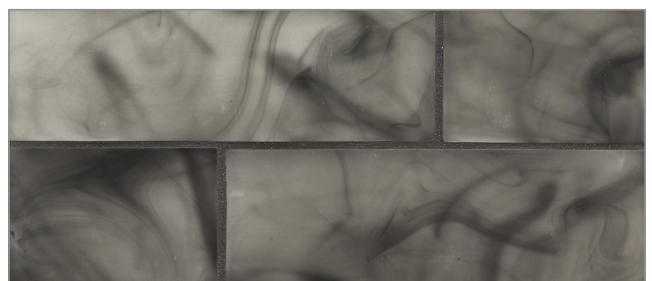

- Hand Crafted Glass
- 2 Patterns / 10 Colors / 2 Finishes
- Up to 70% Post-Consumer Recycled Glass

Shooting Star

Aura

Seafoam

Spring Water

Midnight Swim

Moonshadow

Foliage

Herb Garden

Champagne

Celestial

- Hand Crafted Glass
- 2 Patterns / 10 Colors / 2 Finishes
- Up to 70% Post-Consumer Recycled Glass

Shooting Star

Aura

Seafoam

Spring Water

Midnight Swim

Moonshadow

Foliage

Herb Garden

Champagne

Celestial