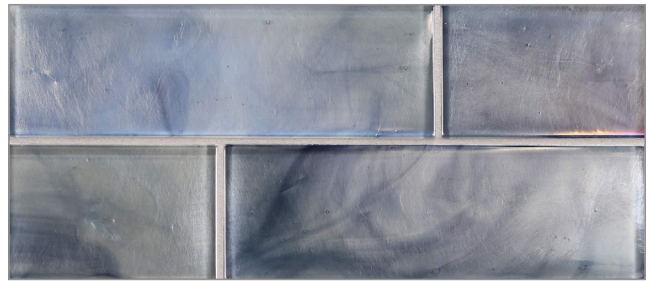

- Hand Crafted Glass
- 2 Patterns / 10 Colors / 2 Finishes
- Up to 70% Post-Consumer Recycled Glass

Shooting Star

Aura

Seafoam

Spring Water

Midnight Swim

Moonshadow

Foliage

Herb Garden

Champagne

Celestial

- Hand Crafted Glass
- 2 Patterns / 10 Colors / 2 Finishes
- Up to 70% Post-Consumer Recycled Glass

Shooting Star

Aura

Seafoam

Spring Water