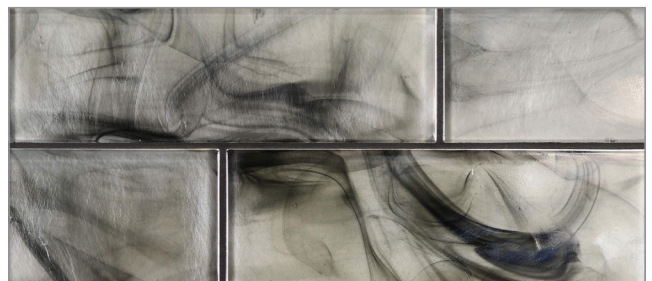

- Hand Crafted Glass
- 2 Patterns / 10 Colors / 2 Finishes
- Up to 70% Post-Consumer Recycled Glass

Shooting Star

Aura

Seafoam

Spring Water

Midnight Swim

Moonshadow

Foliage

Herb Garden

Champagne

Celestial

- Hand Crafted Glass
- 2 Patterns / 10 Colors / 2 Finishes
- Up to 70% Post-Consumer Recycled Glass

Shooting Star

Aura

Seafoam

Spring Water