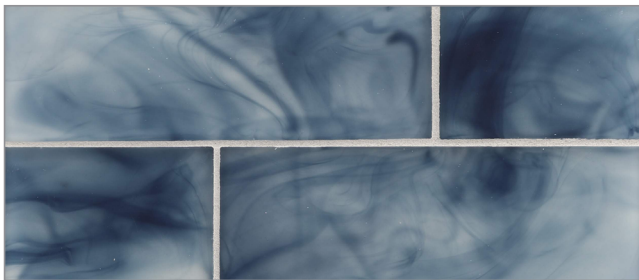

- Hand Crafted Glass
- 2 Patterns / 10 Colors / 2 Finishes
- Up to 70% Post-Consumer Recycled Glass

Shooting Star

Aura

Seafoam

Spring Water

Midnight Swim

Moonshadow

Foliage

Herb Garden

Champagne

Celestial

- Hand Crafted Glass
- 2 Patterns / 10 Colors / 2 Finishes
- Up to 70% Post-Consumer Recycled Glass

Shooting Star

Aura

Seafoam

Spring Water

Midnight Swim

Moonshadow

Foliage

Herb Garden

Champagne

Celestial