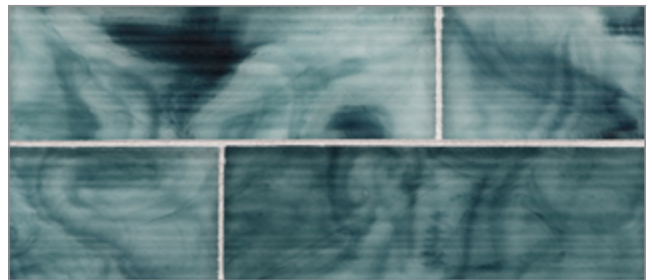

Herb Garden

Champagne

Celestial

LUNADA
BAYTILE

Sonaré • Sonic (3 x 9) Silk

- Hand Crafted Glass
- 2 Patterns / 10 Colors / 2 Finishes
- Up to 70% Post-Consumer Recycled Glass

Shooting Star

Aura

Seafoam

Spring Water

Midnight Swim

Moonshadow

Foliage

Herb Garden

Champagne

Celestial