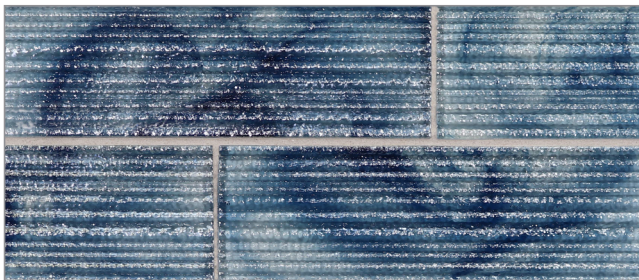

- Hand Crafted Glass
- 2 Patterns / 10 Colors / 2 Finishes
- Up to 70% Post-Consumer Recycled Glass

Shooting Star

Aura

Seafoam

Spring Water

Midnight Swim

Moonshadow

Foliage

Herb Garden

Champagne

Celestial

- Hand Crafted Glass
- 2 Patterns / 10 Colors / 2 Finishes
- Up to 70% Post-Consumer Recycled Glass

Shooting Star

Aura

Seafoam

Spring Water