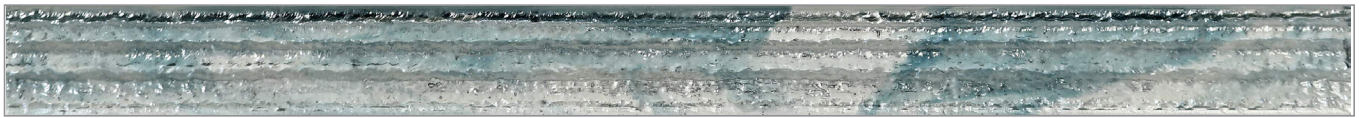

LUNADA
BAYTILE

Sonaré • Sonic Liners (3/4 x 9) Pearl

- Hand Crafted Glass
- 2 Patterns / 10 Colors / 2 Finishes
- Up to 70% Post-Consumer Recycled Glass

Shooting Star

Aura

Seafoam

Spring Water

Midnight Swim

Moonshadow

Foliage

Herb Garden

Champagne

Celestial

LUNADA
BAYTILE

Sonaré • Sonic Liners (3/4 x 9) Silk

- Hand Crafted Glass
- 2 Patterns / 10 Colors / 2 Finishes
- Up to 70% Post-Consumer Recycled Glass