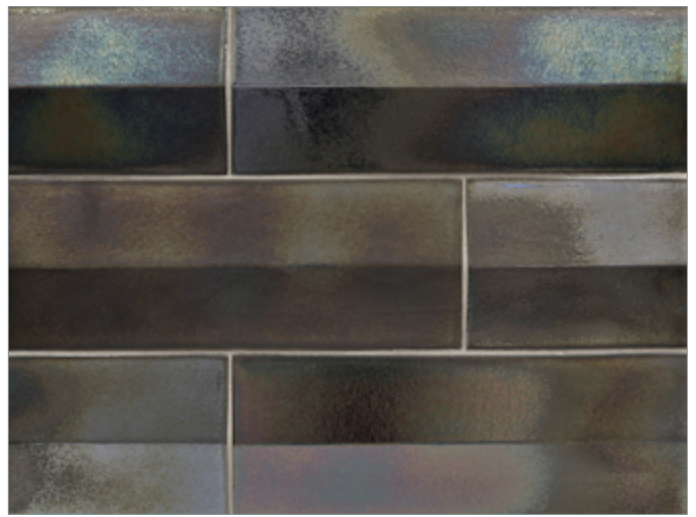

LUNADA  
BAYTILE

# Shinju Mirai Tent (3 1/2 x 9 1/2) Tile

- Not suitable for submerged water applications
- Size Nominal

Kumamoto

Kushi

Moonstone

Pacific

(Glaze contains multiple color variations between pieces)

Olympia

(Glaze contains multiple color variations between pieces)