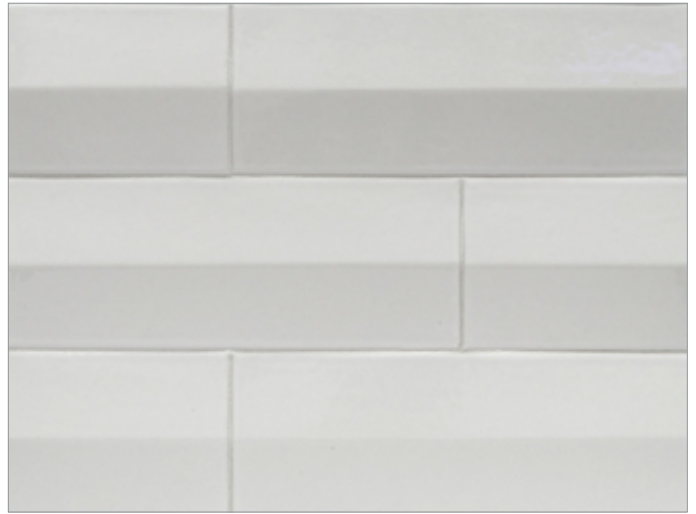

LUNADA  
BAYTILE

# Shinju Mirai Tent (3 1/2 x 9 1/2) Tile

- Not suitable for submerged water applications
- Size Nominal

Kumamoto

Kushi

Moonstone

Pacific

(Glaze contains multiple color variations between pieces)

Olympia

(Glaze contains multiple color variations between pieces)