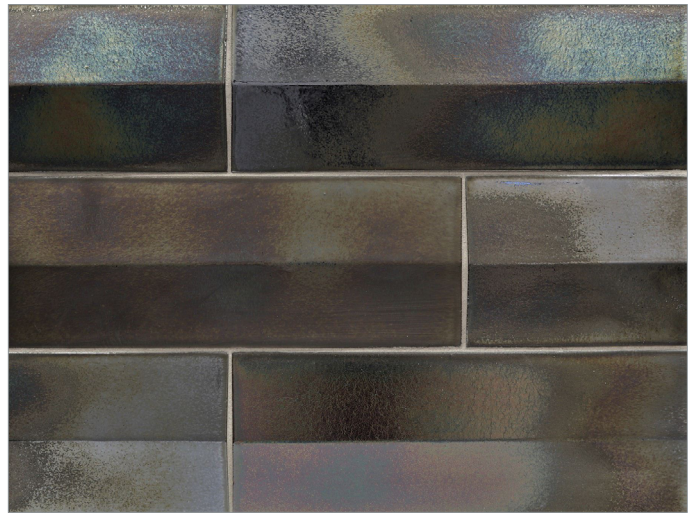

LUNADA  
BAYTILE

# Shinju Mirai Tent (3 1/2 x 9 1/2) Tile

- Not suitable for submerged water applications
- Size Nominal

Kumamoto

Kushi

Moonstone

Pacific

(Glaze contains multiple color variations between pieces)

Olympia

(Glaze contains multiple color variations between pieces)