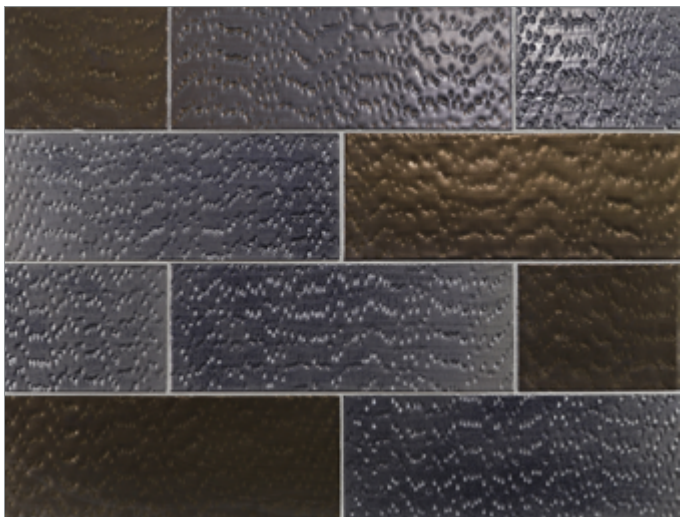

# Shinju Mirai Elon Hex Smooth

- Not suitable for submerged water applications
- Size Nominal

Kumamoto

Kushi

Moonstone

Pacific

(Glaze contains multiple color variations between pieces)

Olympia

(Glaze contains multiple color variations between pieces)