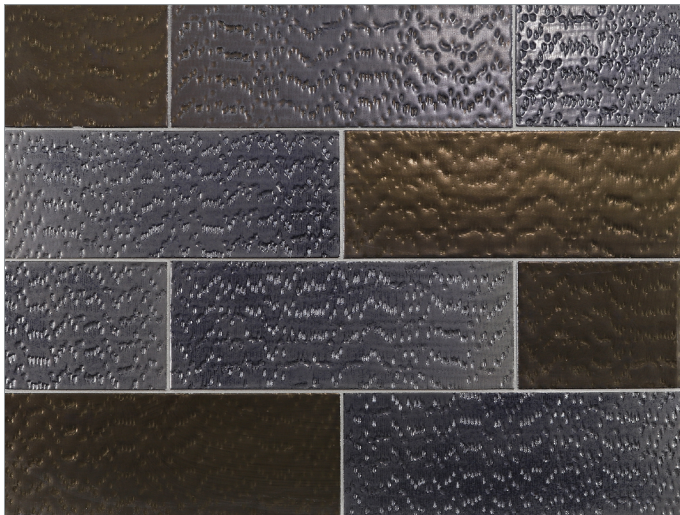

LUNADA
BAYTILE

Shinju Mirai Elon Hex Smooth

- Not suitable for submerged water applications
- Size Nominal

Kumamoto

Kushi

Moonstone

Pacific

(Glaze contains multiple color variations between pieces)

Olympia

(Glaze contains multiple color variations between pieces)