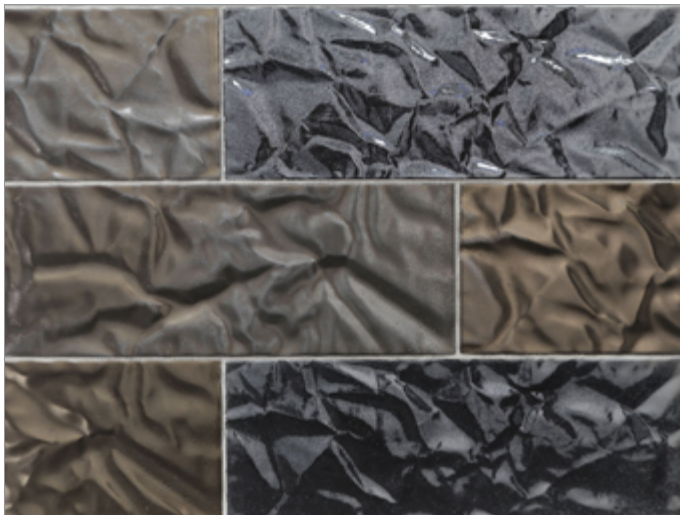

LUNADA
BAYTILE

Shinju Mirai Paper (3 1/2 x 9 1/2) Tile

- Not suitable for submerged water applications
- Size Nominal

Kumamoto

Kushi

Moonstone

Pacific

(Glaze contains multiple color variations between pieces)

Olympia

(Glaze contains multiple color variations between pieces)