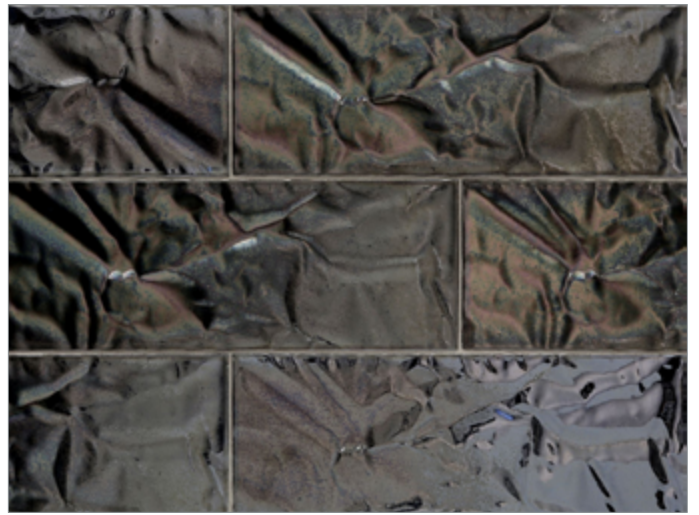

LUNADA
BAYTILE

Shinju Mirai Paper (3 1/2 x 9 1/2) Tile

- Not suitable for submerged water applications
- Size Nominal

Kumamoto

Kushi

Moonstone

Pacific

(Glaze contains multiple color variations between pieces)

Olympia

(Glaze contains multiple color variations between pieces)