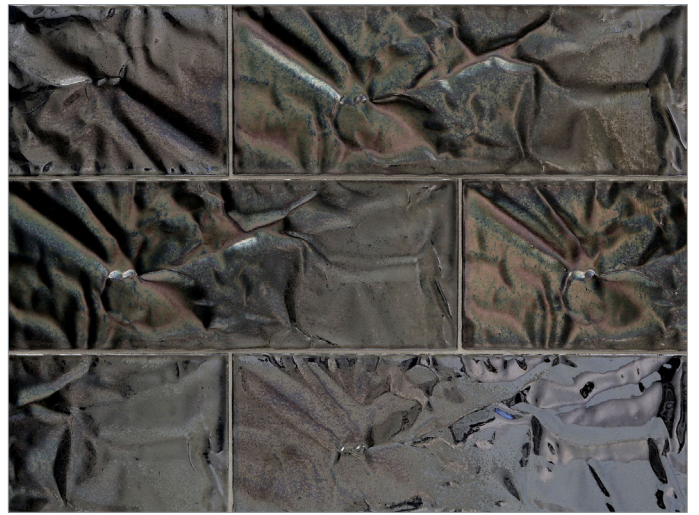

LUNADA  
BAYTILE

# Shinju Mirai Paper (3 1/2 x 9 1/2) Tile

- Not suitable for submerged water applications
- Size Nominal

Kumamoto

Kushi

Moonstone

Pacific

(Glaze contains multiple color variations between pieces)

Olympia

(Glaze contains multiple color variations between pieces)