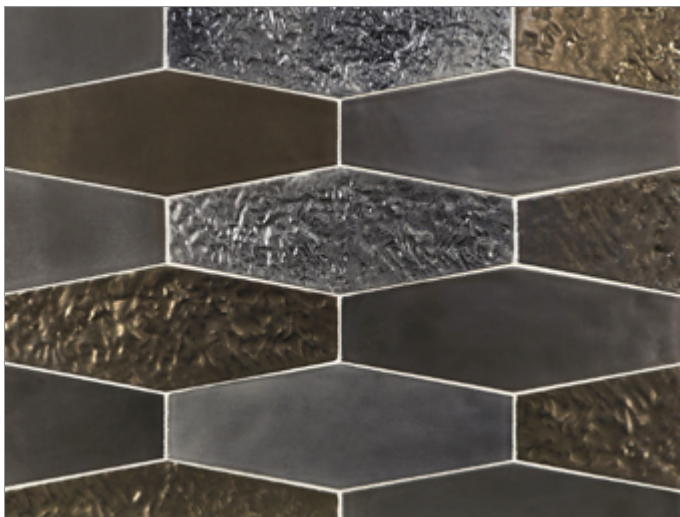

LUNADA
BAYTILE

Shinju Mirai Elon Hex Smooth

- Not suitable for submerged water applications
- Size Nominal

Kumamoto

Kushi

Moonstone

Pacific

(Glaze contains multiple color variations between pieces)

Olympia

(Glaze contains multiple color variations between pieces)

LUNADA
BAYTILE

Shinju Mirai Elon Hex Reef

- Not suitable for submerged water applications
- Size Nominal

Kumamoto

Kushi

Moonstone

Pacific

(Glaze contains multiple color variations between pieces)

Olympia

(Glaze contains multiple color variations between pieces)