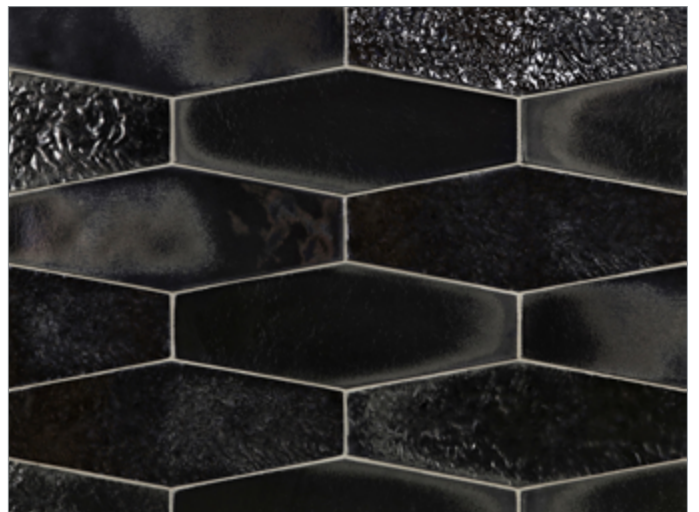

LUNADA
BAYTILE

Shinju Mirai Elon Hex Smooth

- Not suitable for submerged water applications
- Size Nominal

Kumamoto

Kushi

Moonstone

Pacific

(Glaze contains multiple color variations between pieces)

Olympia

(Glaze contains multiple color variations between pieces)

LUNADA
BAYTILE

Shinju Mirai Elon Hex Reef

- Not suitable for submerged water applications
- Size Nominal

Kumamoto

Kushi

Moonstone

Pacific

(Glaze contains multiple color variations between pieces)

Olympia

(Glaze contains multiple color variations between pieces)