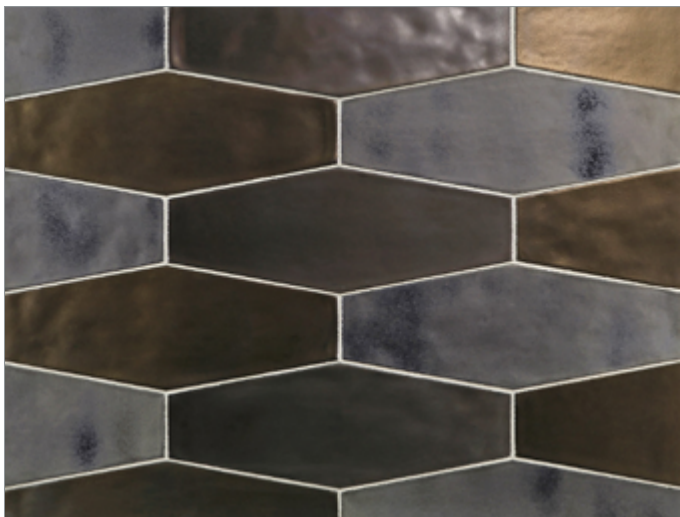

LUNADA
BAYTILE

Shinju Mirai Elon Hex Smooth

- Not suitable for submerged water applications
- Size Nominal

Kumamoto

Kushi

Moonstone

Pacific

(Glaze contains multiple color variations between pieces)

Olympia

(Glaze contains multiple color variations between pieces)

LUNADA
BAYTILE

Shinju Mirai Elon Hex Reef

- Not suitable for submerged water applications
- Size Nominal

Kumamoto

Kushi

Moonstone

Pacific

(Glaze contains multiple color variations between pieces)

Olympia

(Glaze contains multiple color variations between pieces)