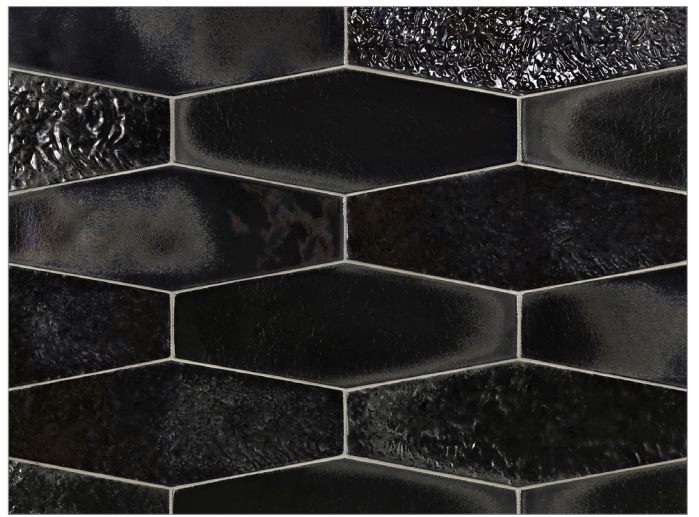

LUNADA
BAYTILE

Shinju Mirai Elon Hex Smooth

- Not suitable for submerged water applications
- Size Nominal

Kumamoto

Kushi

Moonstone

Pacific

(Glaze contains multiple color variations between pieces)

Olympia

(Glaze contains multiple color variations between pieces)

LUNADA
BAYTILE

Shinju Mirai Elon Hex Reef

- Not suitable for submerged water applications
- Size Nominal

Kumamoto

Kushi

Moonstone

Pacific

(Glaze contains multiple color variations between pieces)

Olympia

(Glaze contains multiple color variations between pieces)