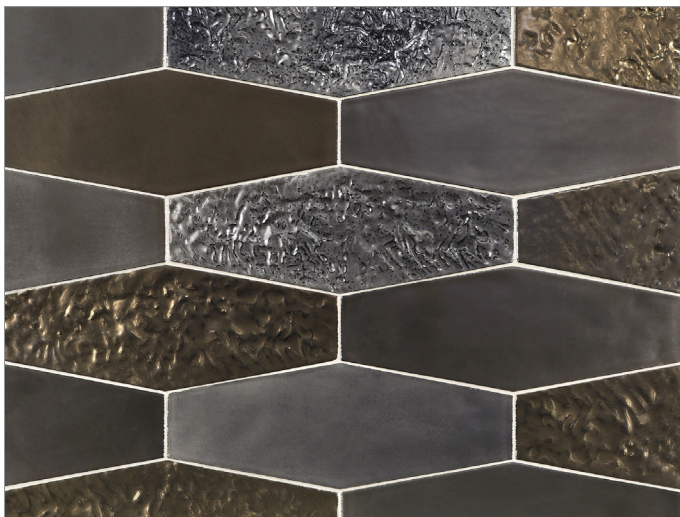

LUNADA
BAYTILE

Shinju Mirai Elon Hex Smooth

- Not suitable for submerged water applications
- Size Nominal

Kumamoto

Kushi

Moonstone

Pacific

(Glaze contains multiple color variations between pieces)

Olympia

(Glaze contains multiple color variations between pieces)

LUNADA
BAYTILE

Shinju Mirai Elon Hex Reef

- Not suitable for submerged water applications
- Size Nominal

Kumamoto

Kushi

Moonstone

Pacific

(Glaze contains multiple color variations between pieces)

Olympia

(Glaze contains multiple color variations between pieces)