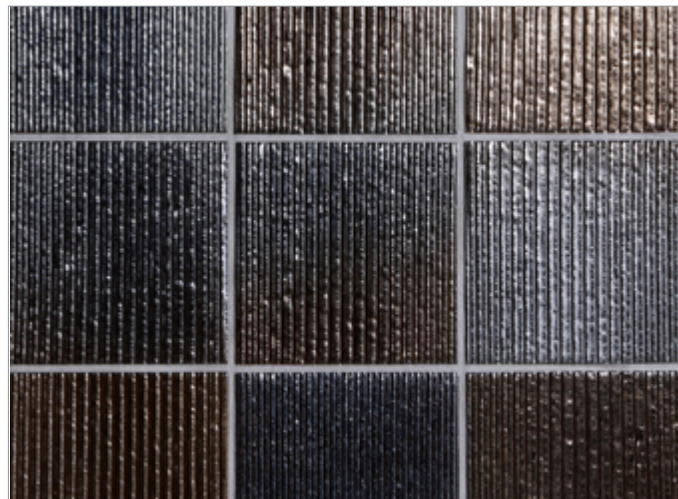

# Shinju Tide (4 x 4) Tile

• Sold by the piece / case

Kumamoto

Kushi

Moonstone

Olympia

(Glaze contains multiple color variations between pieces)

Pacific

(Glaze contains multiple color variations between pieces)