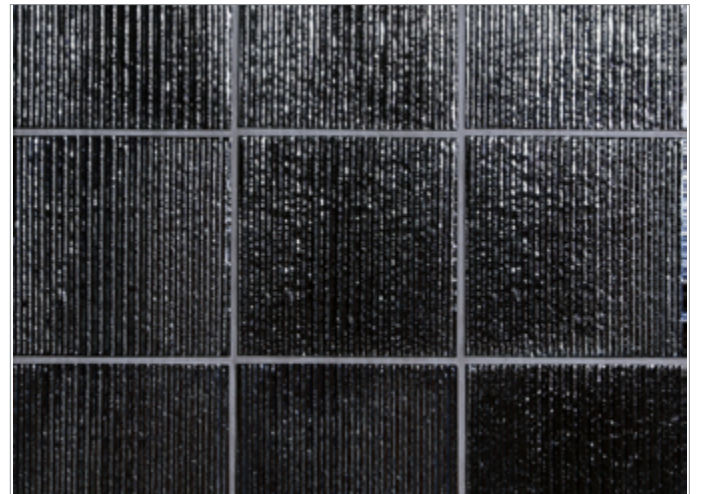

# Shinju Tide (4 x 4) Tile

• Sold by the piece / case

Kumamoto

Kushi

Moonstone

Olympia

(Glaze contains multiple color variations between pieces)

Pacific

(Glaze contains multiple color variations between pieces)