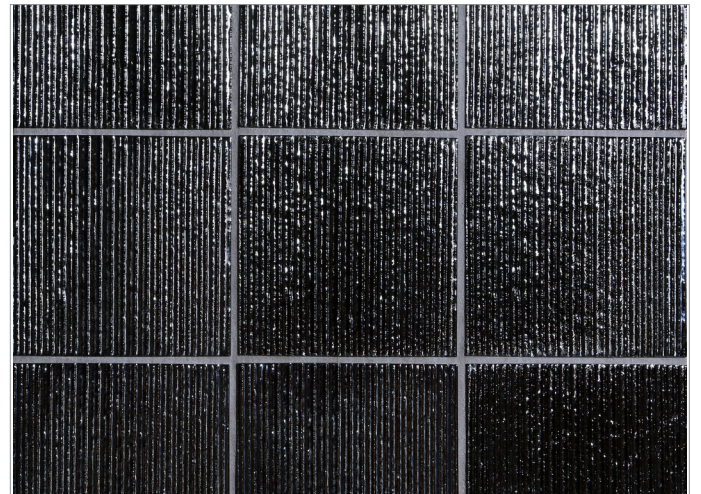

LUNADA
BAYTILE

Shinju Tide (4 x 4) Tile

• Sold by the piece / case

Kumamoto

Kushi

Moonstone

Olympia

(Glaze contains multiple color variations between pieces)

Pacific

(Glaze contains multiple color variations between pieces)