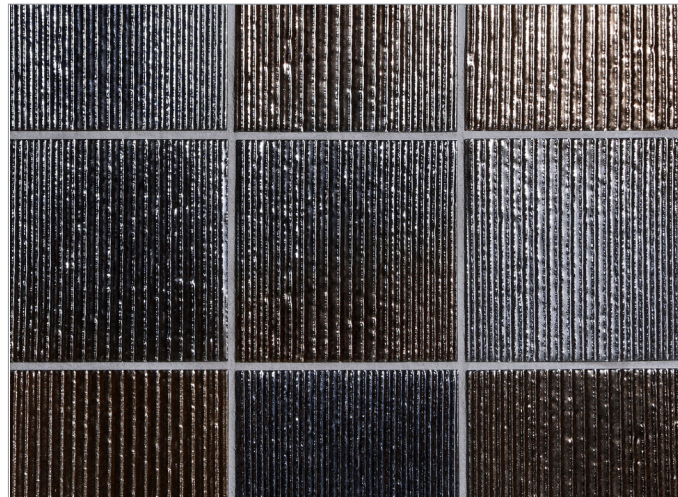

LUNADA
BAYTILE

Shinju Tide (4 x 4) Tile

• Sold by the piece / case

Kumamoto

Kushi

Moonstone

Olympia

(Glaze contains multiple color variations between pieces)

Pacific

(Glaze contains multiple color variations between pieces)