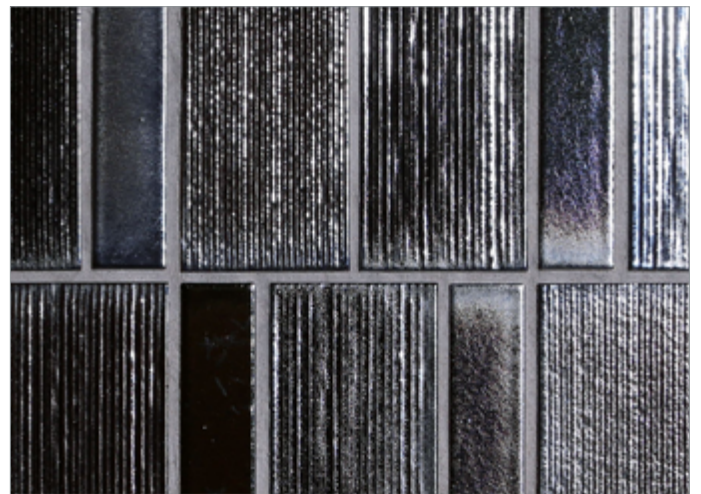

LUNADA
BAYTILE

Shinju Swell Mosaic

• Paper-faced interlocking sheets

Kumamoto

Kushi

Moonstone

Olympia

(Glaze contains multiple color variations between pieces)

Pacific

(Glaze contains multiple color variations between pieces)